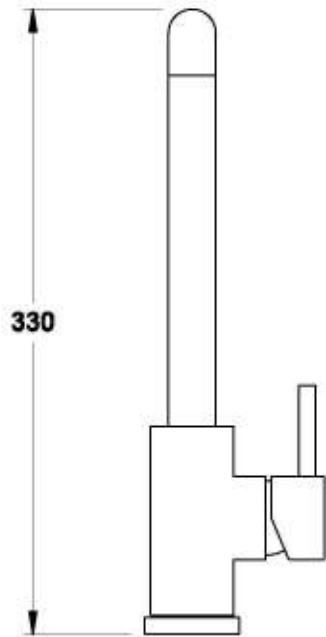

## CITY STIK KITCHEN MIXER WITH DUAL FUNCTION PULL-OUT SPRAY

1.9908.84.0.XX

### PRODUCT DIMENSIONS:

Front view

Side view:

Top view: