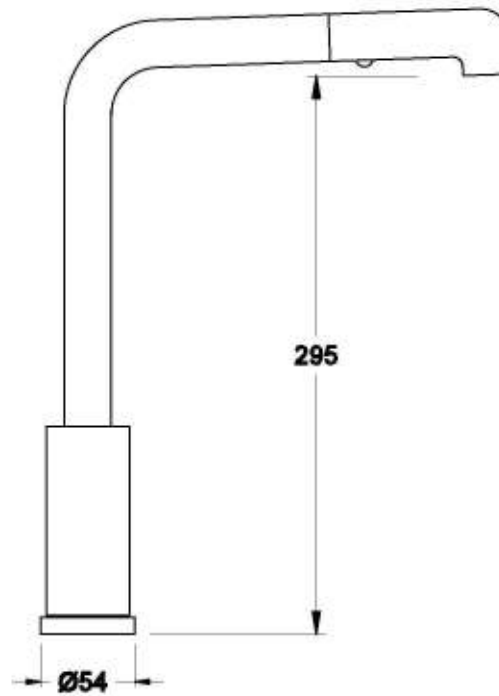

## CITY STIK KITCHEN MIXER WITH DUAL FUNCTION PULL-OUT SPRAY

1.9908.84.0.XX

### PRODUCT DIMENSIONS:

Front view

Side view:

Top view: