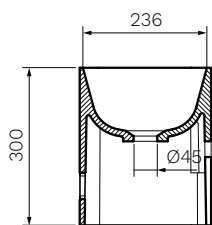

Maxi 55 Wall Mounted Solid Surface Wash Basin

Product Code: MX-550-SGW (NTH), MX-551-SGW (1TH)

The durable Maxi wall mounted wash basin is a single piece of solid surface material, with a thin rim, easy to clean and an integrated towel rail.

Semi Gloss
White

TOP VIEW

FRONT VIEW

SIDE VIEW

- Colour & Finish** — Semi Gloss White
- Material** — Solid Surface
- W x D x H** — 550 x 250 x 300mm
- Tap Holes** — 0, 1
- Waste Outlet** — 32mm Universal Plug & Waste to be ordered separately (TA3240 or TA4032)
- Warranty** — 10 Years (Conditions Apply)