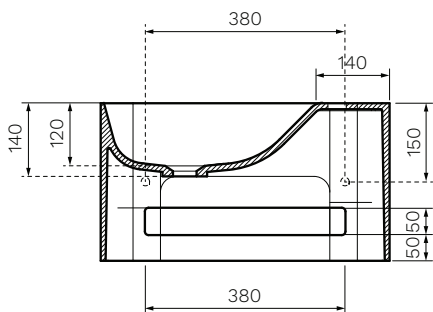

Maxi 55 Wall Mounted Solid Surface Wash Basin

Product Code: MX-550-SGW (NTH), MX-551-SGW (1TH)

The durable Maxi wall mounted wash basin is a single piece of solid surface material, with a thin rim, easy to clean and an integrated towel rail.

Semi Gloss
White

TOP VIEW

FRONT VIEW

SIDE VIEW

- Colour & Finish** — Semi Gloss White
- Material** — Solid Surface
- W x D x H** — 550 x 250 x 300mm
- Tap Holes** — 0, 1
- Waste Outlet** — 32mm Universal Plug & Waste to be ordered separately (TA3240 or TA4032)
- Warranty** — 10 Years (Conditions Apply)