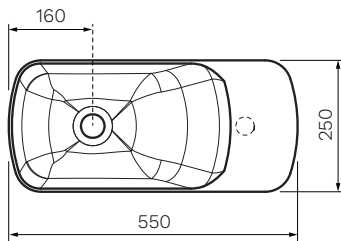

Maxi 55 Wall Mounted Solid Surface Wash Basin

Product Code: MX-550-SGW (NTH), MX-551-SGW (1TH)

The durable Maxi wall mounted wash basin is a single piece of solid surface material, with a thin rim, easy to clean and an integrated towel rail.

Semi Gloss
White

TOP VIEW

FRONT VIEW

SIDE VIEW

- Colour & Finish** — Semi Gloss White
- Material** — Solid Surface
- W x D x H** — 550 x 250 x 300mm
- Tap Holes** — 0, 1
- Waste Outlet** — 32mm Universal Plug & Waste to be ordered separately (TA3240 or TA4032)
- Warranty** — 10 Years (Conditions Apply)