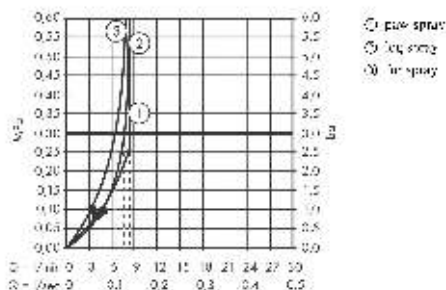

DogShower
Dogs hand shower 150 3jet Select
 Surfaces: **Matt White** Article Number: **26640700**

Description

Technology

Design awards

Product image

Scale drawing

Flowchart

The flow chart is a measure of contribution with the pressure of 3 jets after installation in well water to reflect actual application in practice