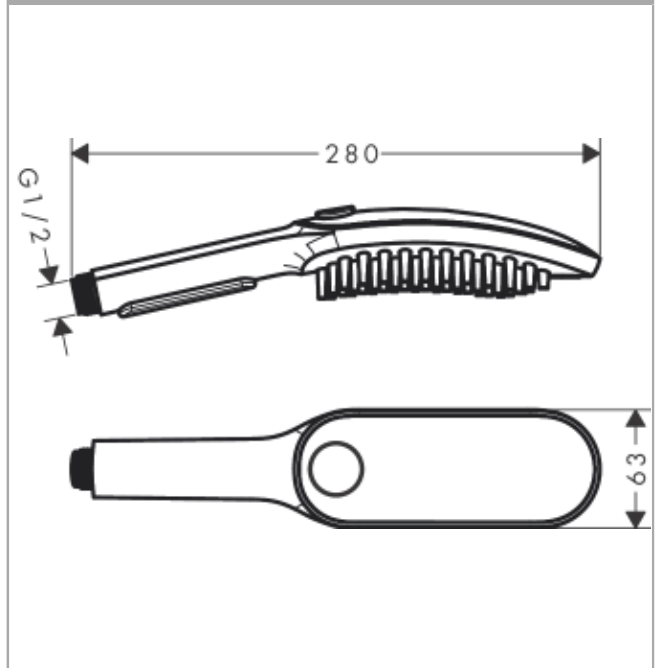

DogShower
Dogs hand shower 150 3jet Select
 Surfaces: **Matt White** Article Number: **26640700**

Description

Technology

Design awards

Product image

Scale drawing

Flowchart

The flow chart is a measure of contribution with the pressure of 3 jets after installation in well water to reflect actual application in practice