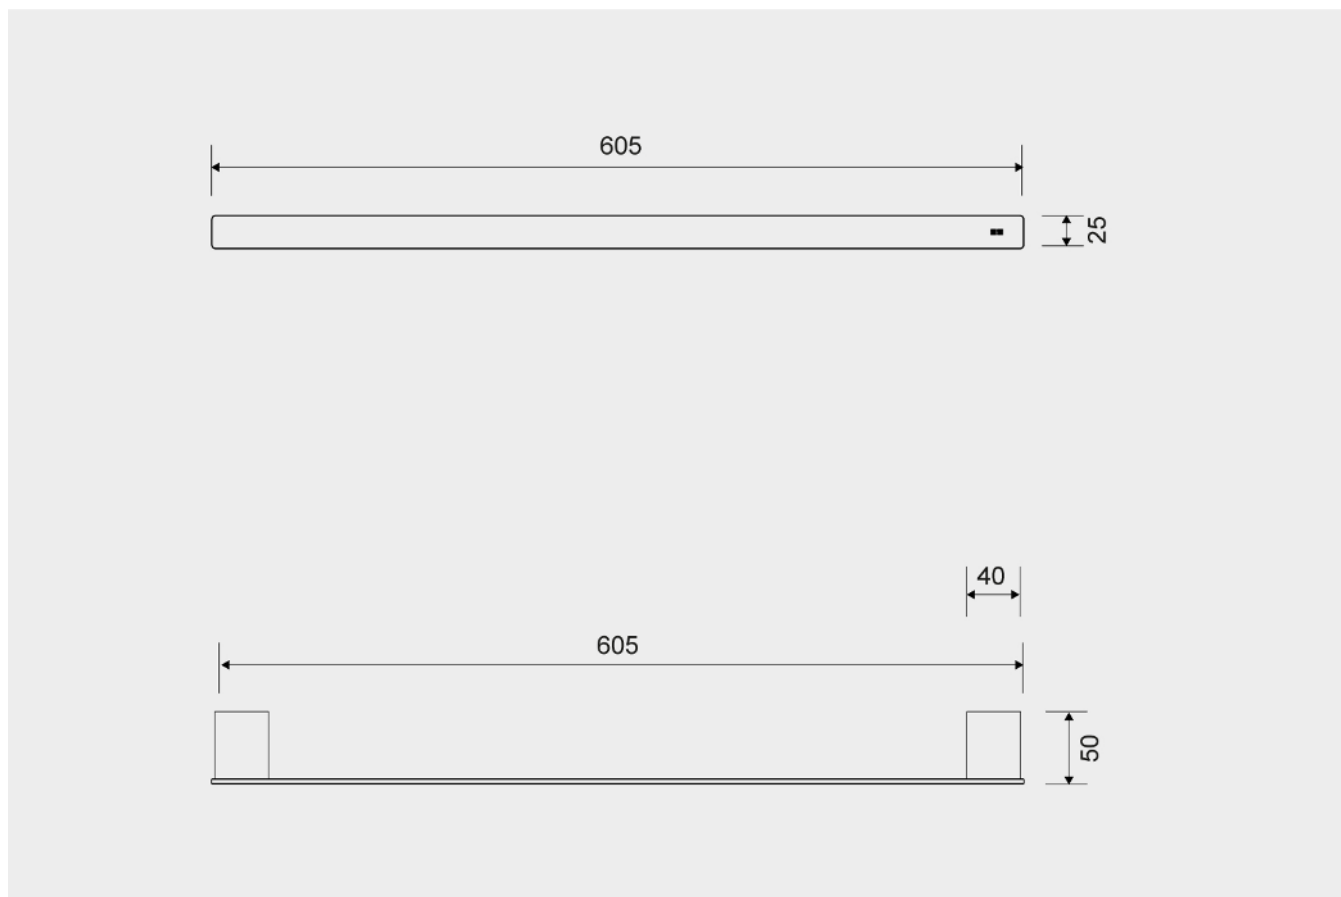

## 7081

Reframe | Towel bar

Towel bar Polished steel

The towel bar harmonises perfectly with the rest of the collection and ensures that even your softest and airiest towels always hand perfectly. It has a unique bracket to ensure that the rail is firmly fitted to the wall.

### Specifications

<b>ITEM NUMBER</b>	<b>GTIN NUMBER</b>	<b>WEIGHT</b>
7081	5707692010830	850 g
<b>MATERIAL</b>	<b>SURFACE</b>	<b>HEIGHT</b>
Stainless steel (AISI 304)	Polished steel	25 mm
<b>DEPTH</b>	<b>WIDTH</b>	
50 mm	605 mm	