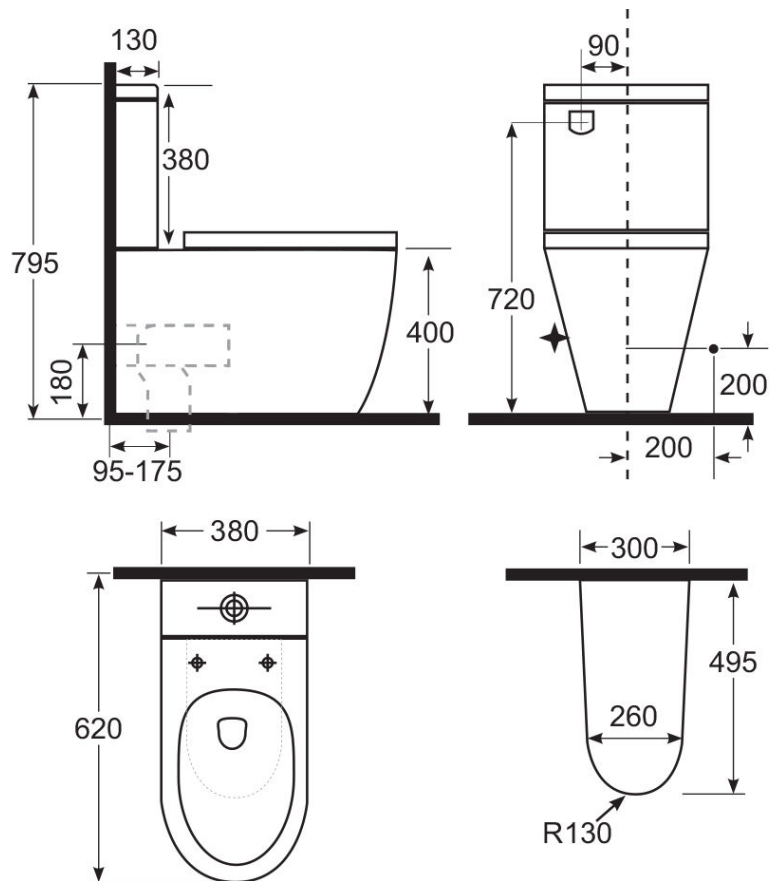

## Technical Specification

### Installation Instructions

- \* S&P Trap
- \* S Trap set out 95 - 175mm
- \* Extend S trap to 175 - 225mm using B8080 Vario bend
- \* P Trap set out 180mm

\*Please visit [argentaust.com.au/warranty](http://argentaust.com.au/warranty) to view the full warranty

Note: All dimensions are in millimetres and are subject to normal manufacturing variations. Always use the physical product measurements for cut-outs and rough-ins as the technical details shown may differ from the actual product. Use acetic cured silicone sealant. Do not use epoxy type adhesives. Clean with damp cloth. Do not use abrasive cleaners, liquids or pastes.