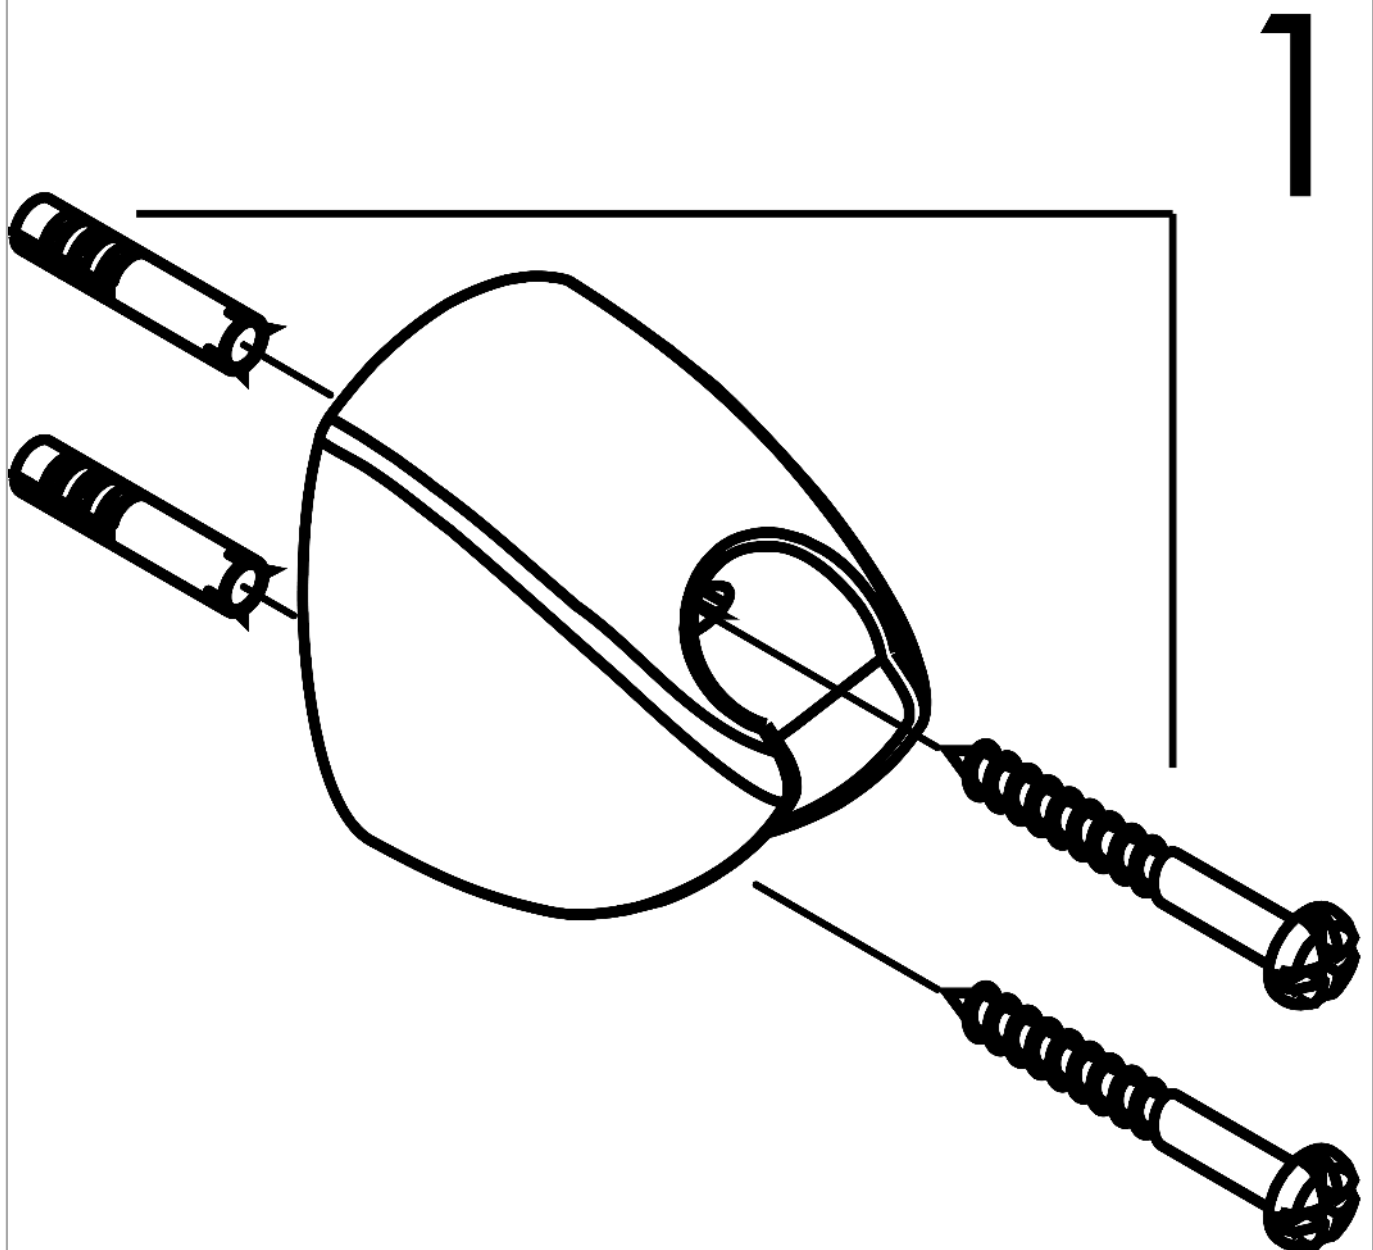

**Shower holder Porter C**Finish: **Chrome** Article Number: **27521000****Description****product features**

- fixed holding position
- material: plastic

**Product image****Scale drawing**

**Shower holder Porter C**

Finish: **Chrome** Article Number: **27521000**

**Exploded Drawing**

Year of production: >10/93

**Shower holder Porter C**

Finish: **Chrome** Article Number: **27521000**

**Spare part list**

Year of production: >**10/93**