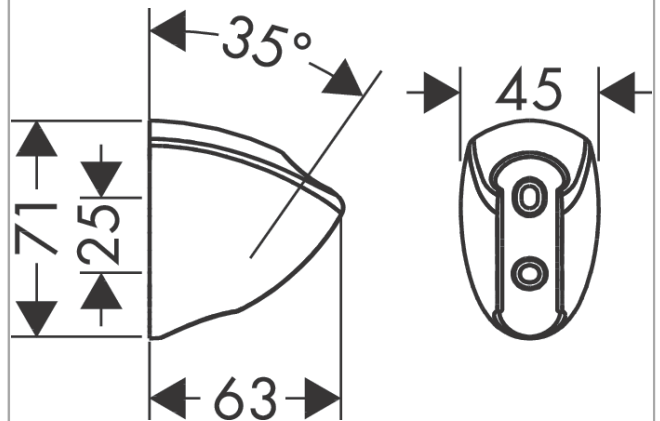

**Shower holder Porter C**Finish: **Chrome** Article Number: **27521000****Description****product features**

- fixed holding position
- material: plastic

**Product image****Scale drawing**

**Shower holder Porter C**

Finish: **Chrome** Article Number: **27521000**

**Exploded Drawing**

Year of production: >10/93

**Shower holder Porter C**

Finish: **Chrome** Article Number: **27521000**

**Spare part list**

Year of production: >**10/93**