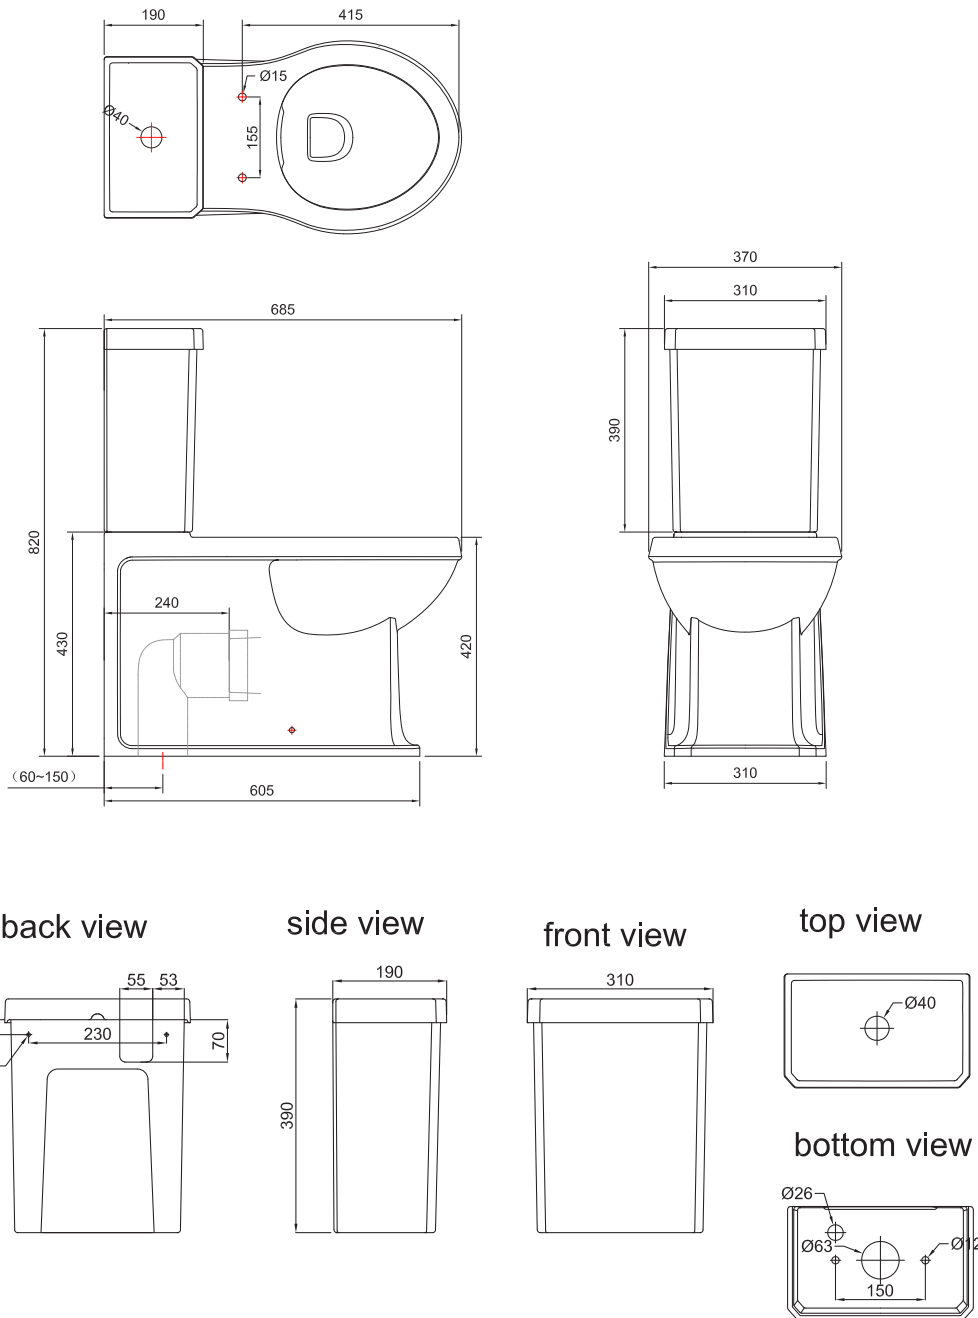

371455

BURLINGTON TRADITIONAL RIMLESS WALL FACED TOILET SUITE

WELS Rating 4 Star Rating
WELS Registration #LO6170

371455

BURLINGTON TRADITIONAL RIMLESS WALL FACED TOILET SUITE

WELS Rating 4 Star Rating
WELS Registration #LO6170