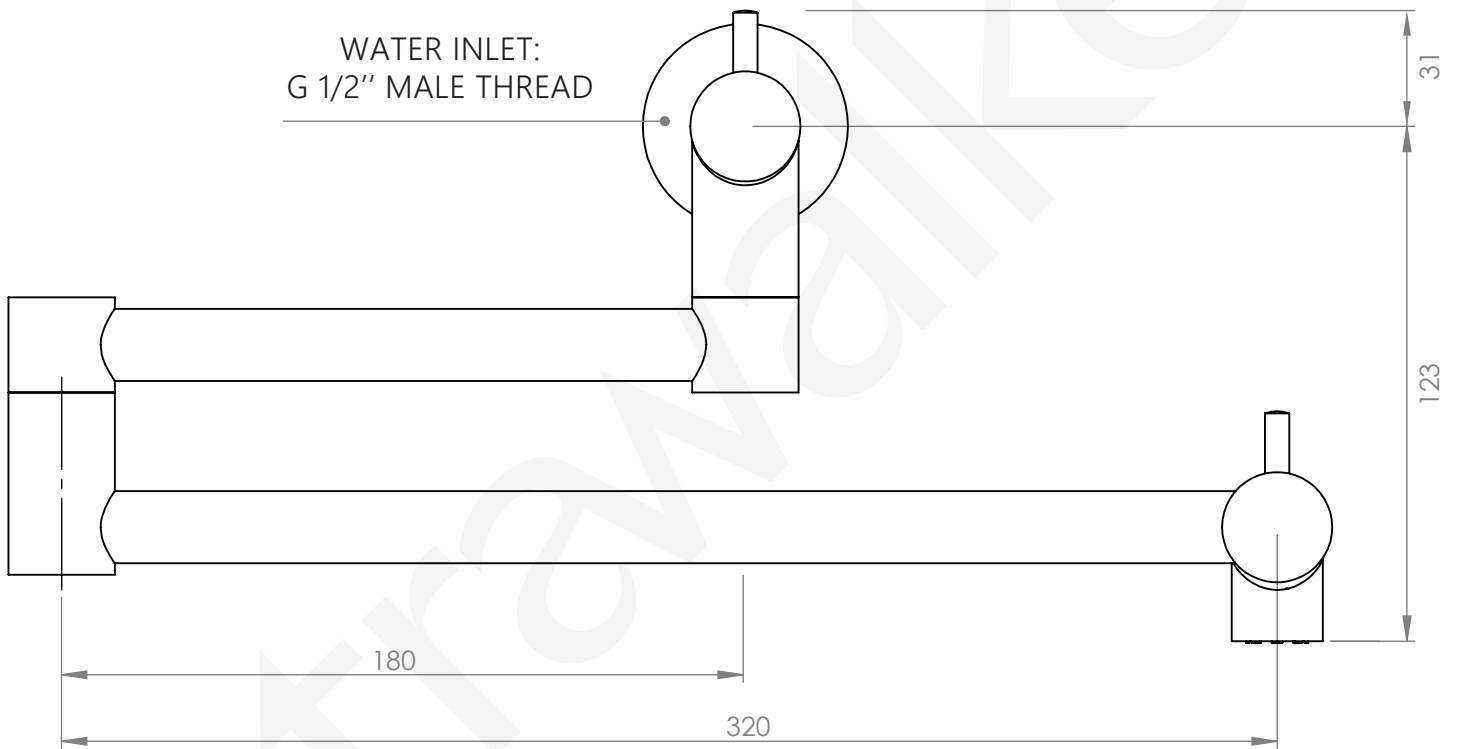

A69.26

POT FILLER

NOTE: 534mm OVERALL REACH FROM WALL