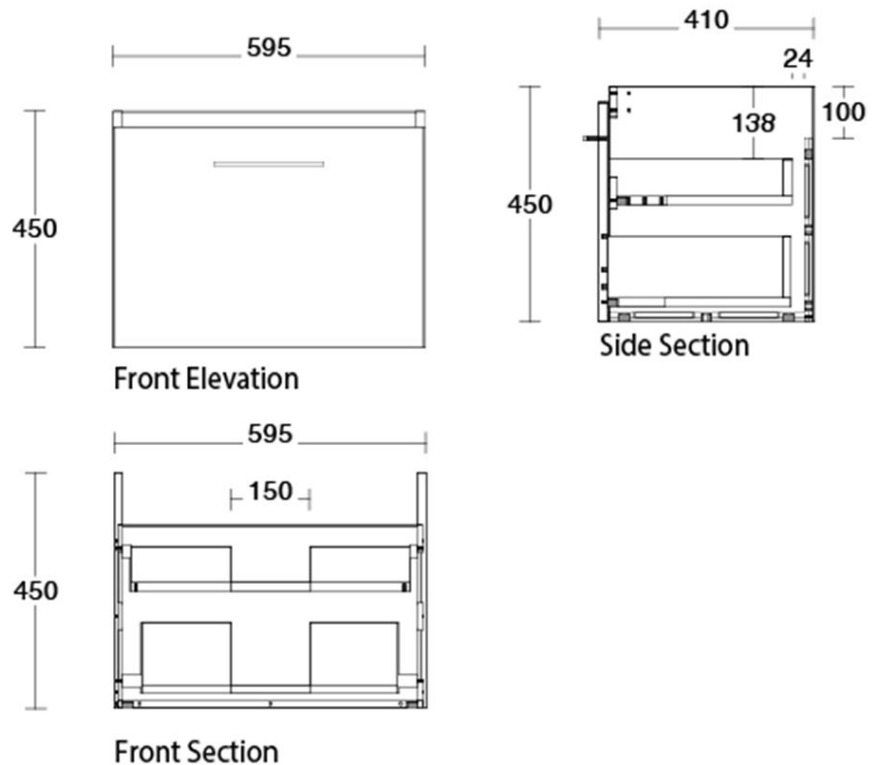

Additional Notes

- Australian Made
- Suits Subway 2.0 & Collaro Basins
- Soft Close
- Multiple cabinet colour choices