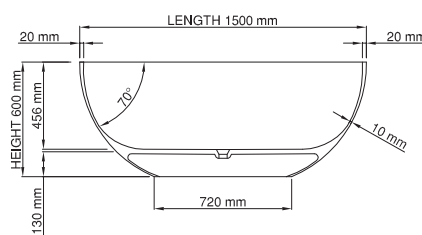

thin-edge

Price: \$ 5, 205.00  
 Size (l) x (w) x (h): 1500mm x 750mm x 600mm  
 Waste to floor: 130mm  
 Water capacity: 286 L  
 Overflow: No overflow  
 Material: DADOquartz®  
 Finish: Matte / Satin

Base dimensions: 720mm x 417mm  
 Edge width: 20mm  
 Waste diameter: 50mm - fits Bespoke 40mm plug  
 Weight: 90kg

### Shipping information

Packing dimensions: 1680mm x 965mm x 730mm  
 Shipping mass: 140kg