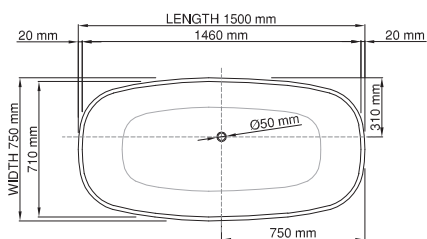

thin-edge

Price: \$ 5, 205.00  
 Size (l) x (w) x (h): 1500mm x 750mm x 600mm  
 Waste to floor: 130mm  
 Water capacity: 286 L  
 Overflow: No overflow  
 Material: DADOquartz®  
 Finish: Matte / Satin

Base dimensions: 720mm x 417mm  
 Edge width: 20mm  
 Waste diameter: 50mm - fits Bespoke 40mm plug  
 Weight: 90kg

### Shipping information

Packing dimensions: 1680mm x 965mm x 730mm  
 Shipping mass: 140kg