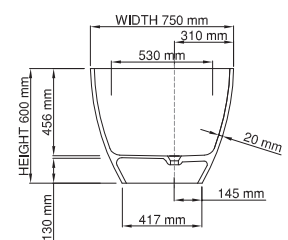

thin-edge

Price: \$ 5, 205.00  
 Size (l) x (w) x (h): 1500mm x 750mm x 600mm  
 Waste to floor: 130mm  
 Water capacity: 286 L  
 Overflow: No overflow  
 Material: DADOquartz®  
 Finish: Matte / Satin

Base dimensions: 720mm x 417mm  
 Edge width: 20mm  
 Waste diameter: 50mm - fits Bespoke 40mm plug  
 Weight: 90kg

### Shipping information

Packing dimensions: 1680mm x 965mm x 730mm  
 Shipping mass: 140kg