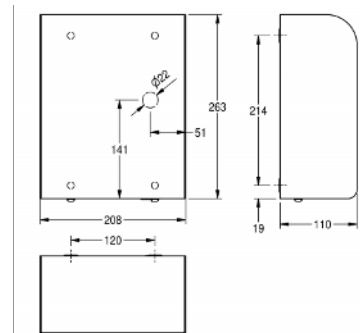

HAND DRYER

DRYX220 Hand Dryer | 2030028804

PRODUCT GROUP : Dryers | ARTICLE FAMILY : Hand dryers | MODEL RANGE : DRYERS | ARTICLE GROUP : DRYX220

Touch free electronic warm air hand dryer for wall mounting, stainless steel, surface satin finished, front with InoxPlus surface refinement for the reduction of finger marks and better cleaning characteristics (easy to clean), material thickness 1.5mm, curved front cover, infra-red sensor activity for non-touch operation, adjustable warm air temperature, sensor range adjustable from 10 to 25 cm, automatic power shut-off after 60 seconds, adjustable air velocity allows to shorten the drying time considerably, cable and plug not included.

TECHNICAL DATA

gross weight	4.90 kg
net weight	4.00 kg
air velocity	adjustable
input supply voltage Hz	60.00 hertz
input supply voltage V	240.00 volt
heating power	500.00 watt
material	STAINLESS-STEEL
material code	1.4301 Chrome Nickel steel V2A
motor power	500.00 watt
overall depth	110.00 mm
overall height	263.00 mm
overall width	208.00 mm
protective system IP	IPX1
surface finish	satin finished
surface treatment	InoxPlus (anti fingerprint)
total power	1,000.00 watt
type of fixing	screw
type of mounting	wall mounting
type of operation	SENSOR-OPERATION