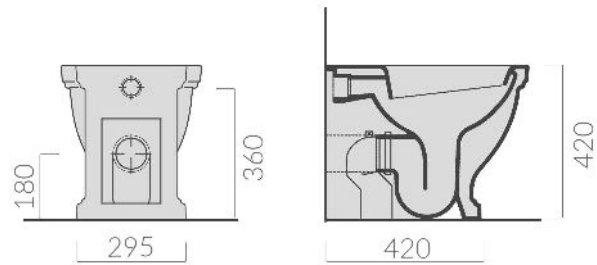

## Claremont Floor Mounted Pan With Soft Close Seat

**Code:** CL210FP

### Specifications

- Finish: Gloss White Ceramic
- Seat: Soft close, MDF composite .
- Universal S or P trap (swan neck pan bend included).
- WELS rating: 4 Star (4.5/3L)
- Watermark Approved to Australian Standards
- Waste set out: 100mm