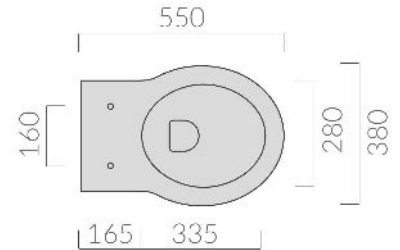

### Specifications

- Finish: Gloss White Ceramic
- Seat: Soft close, MDF composite .
- Universal S or P trap (swan neck pan bend included).
- WELS rating: 4 Star (4.5/3L)
- Watermark Approved to Australian Standards
- Waste set out: 100mm