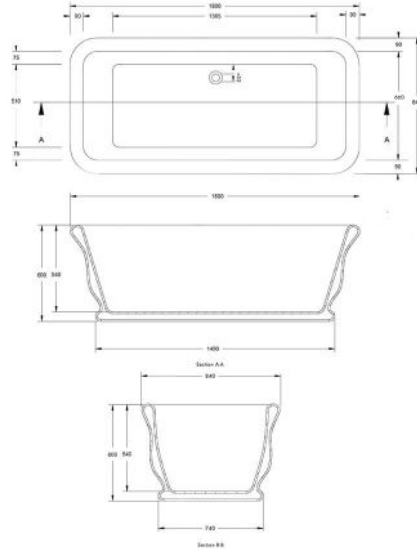

## Kirkham 180 x 84 TitanCast Solid Surface Bath - Satin Silk White

**Code:** KI1800TCB

TRADITIONAL & HAMPTONS STYLE SPECIALISTS

BATHROOM | KITCHEN | LAUNDRY

### Specifications

- Material: TitanCast Solid Surface
- Requires Waste: 40mm waste without overflow
- Optional TitanCast 40mm Bath Pop-Up Waste is also available
- Bath Weight: 130kg
- Water capacity: 200 Litres/200kg
- Made in South Africa
- Satin Silk is stocked in Australia
- Also available with ball feet, enquire for pricing.