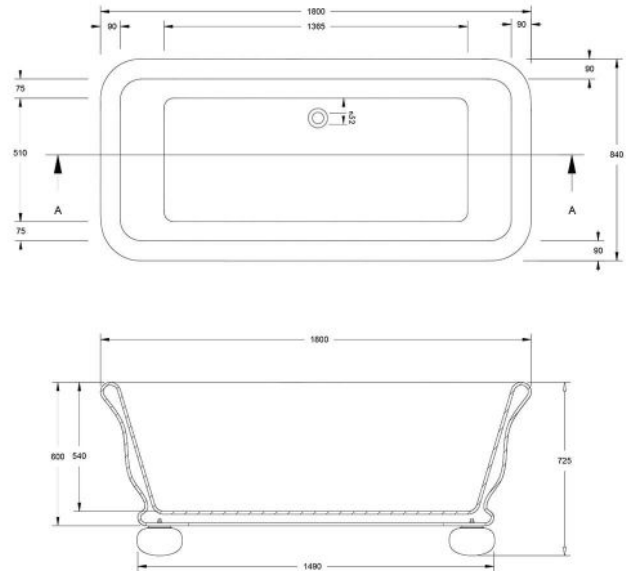

Kirkham 180 x 84 TitanCast Solid Surface Bath With Ball Feet - Satin Silk White

Code: KIF1810TCB

TRADITIONAL & HAMPTONS STYLE SPECIALISTS

Specifications

- Requires Waste: 40mm waste without overflow
- Optional TitanCast 40mm Bath Pop-Up Waste is also available
- Bath Weight: 130kg
- Water capacity: 200 Litres/200kg
- Made in South Africa
- Satin Silk is stocked in Australia