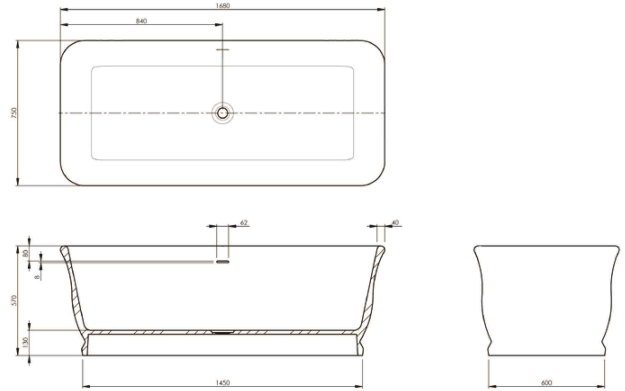

Lynton 168 x 75 TitanCast Solid Surface Freestanding Bath - Satin Silk White

Code: LY1680TCB

TRADITIONAL & HAMPTONS STYLE SPECIALISTS

Specifications

- Material: TitanCast Solid Surface
- 40mm waste to trap in floor
- Requires Waste: 40mm waste without overflow
- Optional TitanCast 40mm Bath Pop-Up Waste is also available
- Bath Weight: 120kg
- Water capacity: 180 Litres/180kg
- Made in South Africa
- Satin Silk is stocked in Australia

Product Options

LY1680TCB: Lynton 168 x 75 TitanCast Freestanding Bath - Satin Silk White

Warranty

For peace of mind, Turner Hastings offers the following warranty on this product and its components:

TitanCast Baths – Lifetime