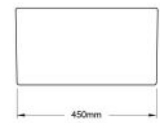

Novi 75 x 46 Fine Fireclay Matte White Butler Sink

Code: NO753FS-MW

BATHROOM | KITCHEN | LAUNDRY | TRADITIONAL & HAMPTONS STYLE SPECIALISTS

Specifications

- Material: Fine Fireclay
- Finish: Matte White
- Waste outlets included: 90x50mm Stainless Steel Basket Wastes
- Mounting options: Butler (front showing), Counter Top (glazed on all 4 sides), Under Counter (shelving required as shown in image)
- Capacity: 64L
- Internal depth: 210mm
- Approx. external radius: 45 mm
- Suitable for use with food waste disposer – we recommend purchase of an extended flange and a model with anti-vibration collar
- This sink is reversible, so it can be installed with flat or ribbed/farmhouse side facing out.
- Note: Fine Fireclay is a natural product and therefore subject to variations. This should be seen as a quality that adds to its unique natural beauty. Variations +/- 2% to the specifications are common and acceptable and are within industry tolerance. We always recommend the cabinet maker and stone provider has the actual sink with them to measure before making cabinetry or cutting stone. For more information please visit our Installation, Care & Warranty page, or Contact Us.