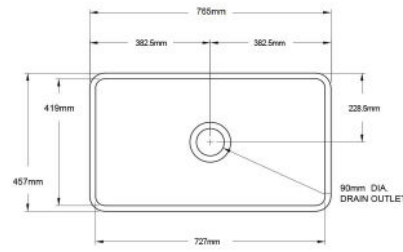

Novi 75 x 46 Fine Fireclay Matte White Butler Sink

Code: NO753FS-MW

BATHROOM | KITCHEN | LAUNDRY | TRADITIONAL & HAMPTONS STYLE SPECIALISTS

Specifications

- Material: Fine Fireclay
- Finish: Matte White
- Waste outlets included: 90x50mm Stainless Steel Basket Wastes
- Mounting options: Butler (front showing), Counter Top (glazed on all 4 sides), Under Counter (shelving required as shown in image)
- Capacity: 64L
- Internal depth: 210mm
- Approx. external radius: 45 mm
- Suitable for use with food waste disposer – we recommend purchase of an extended flange and a model with anti-vibration collar
- This sink is reversible, so it can be installed with flat or ribbed/farmhouse side facing out.
- Note: Fine Fireclay is a natural product and therefore subject to variations. This should be seen as a quality that adds to its unique natural beauty. Variations +/- 2% to the specifications are common and acceptable and are within industry tolerance. We always recommend the cabinet maker and stone provider has the actual sink with them to measure before making cabinetry or cutting stone. For more information please visit our Installation, Care & Warranty page, or Contact Us.