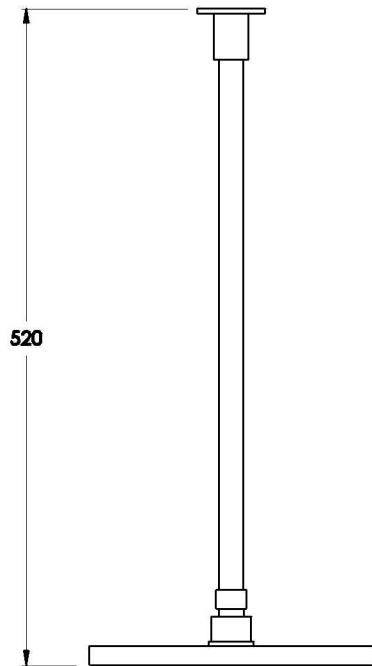

Brodware

CITY PLUS CEILING SHOWER WITH 450MM DROPPER

1.9711.34.0.XX

PRODUCT DIMENSIONS:

Front view

Side view:

Topview:

XX suffix indicates finish – SEE WEBSITE FOR COLOUR CODE
Dimensions subject to change without notice
All dimensions are approximate
A = approximate distance
Copyright ©Brodware 2021