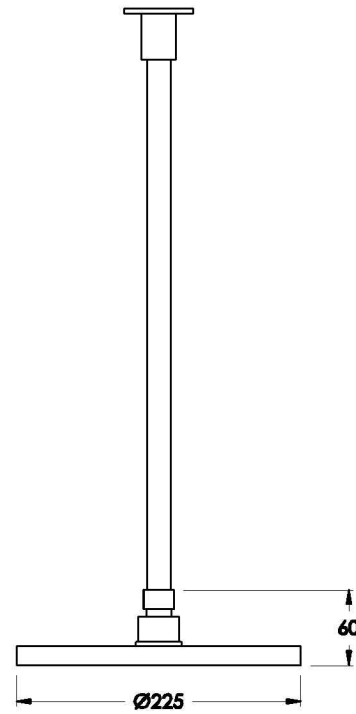

Brodware

CITY PLUS CEILING SHOWER WITH 450MM DROPPER

1.9711.34.0.XX

PRODUCT DIMENSIONS:

Front view

Side view:

Topview:

XX suffix indicates finish – SEE WEBSITE FOR COLOUR CODE
Dimensions subject to change without notice
All dimensions are approximate
A = approximate distance
Copyright ©Brodware 2021