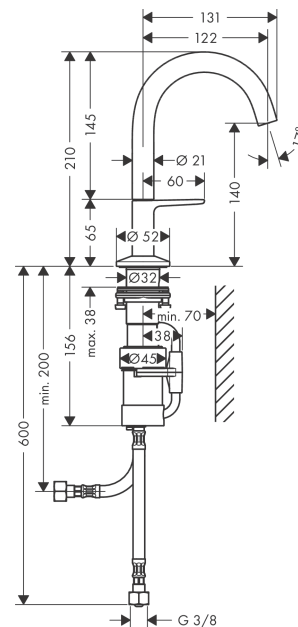

### product features

- consists of: Basin mixer, waste set
- ComfortZone 140
- projection: 122 mm
- spout height: 140 mm
- handle variant: Select
- spray type: normal spray
- maximum flow rate at 3 bar: 5 l/min
- Select cartridge with temperature control
- temperature limitation adjustable
- suitable for continuous flow water heaters
- push-open waste set G 1¼
- material waste set: metal
- connection type: G ¾ connections
- connection dimension: DN15
- cold water in basic handle position
- EU taxonomy: max. 6 l/min - Substantial Contribution (SC) possible

### Scale drawing

**AXOR One**  
**Basin mixer Select 140 with push-open waste set**  
Finish: **Chrome** Article Number: **48010000**