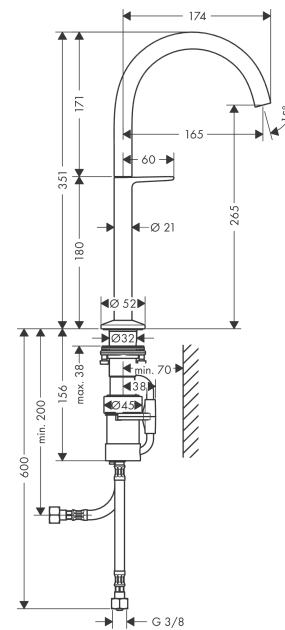

AXOR One

Basin mixer Select 260 for wash bowls with push-open waste set

Finish: **Matt Black** Article Number: **48030670**

product features

- consists of: Basin mixer, waste set
- ComfortZone 260
- projection: 165 mm
- spout height: 265 mm
- handle variant: Select
- spray type: normal spray
- maximum flow rate at 3 bar: 5 l/min
- Select cartridge with temperature control
- temperature limitation adjustable
- suitable for continuous flow water heaters
- push-open waste set G 1¼
- material waste set: metal
- connection type: G ¾ connections
- connection dimension: DN15
- cold water in basic handle position
- EU taxonomy: max. 6 l/min - Substantial Contribution (SC) possible

Technology

Design awards

Certificates / Sustainability

Product image

Scale drawing

AXOR One
Basin mixer Select 260 for wash bowls with push-open waste set
Finish: **Matt Black** Article Number: **48030670**

Flowchart