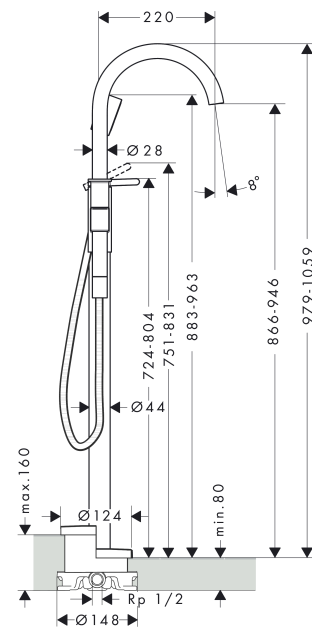

### product features

- consists of: single lever bath mixer floor standing, hand shower, shower hose, shower holder
- projection: 220 mm
- spray type mixer: normal spray
- spray type hand shower: PowderRain
- flow rate for bath spout at 3 bar: 20,7 l/min
- flow rate of hand shower at 3 bar: 5,8 l/min
- ceramic cartridge
- temperature limitation adjustable
- diverter with automatic resetting
- non-return valve
- connection dimension: DN15
- connection type: basic set
- deck mounted
- min. operating pressure: 1 bar
- max. operating pressure: 10 bar

### Technology

### Scale drawing

**AXOR One**  
**Single lever bath mixer floor-standing**  
 Finish: **Chrome** Article Number: **48440003**