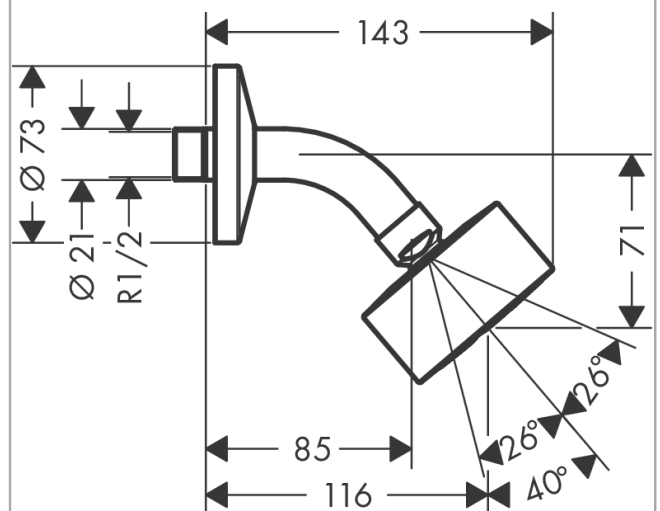

AXOR One
Overhead shower 75 1jet EcoSmart with shower arm
 Finish: **Matt Black** Article Number: **48490670**

product features

- consists of: overhead shower, shower arm
- shower head size: 73 mm
- spray type: PowderRain
- projection 116 mm
- ball-joint: overhead shower angle adjustable
- material spray disc: metal
- shower arm length 85 mm
- maximum flow rate at 3 bar: 8,7 l/min
- flow rate PowderRain spray (at 3 bar): 8,7 l/min
- function from: 6,3 l/min
- minimum flow pressure: 1 bar
- overhead shower removable for cleaning
- installation: wall
- connection thread G ½
- connection dimension: DN15
- suitable for continuous flow water heaters

Technology

Design awards

Certificates / Sustainability

Product image

Scale drawing

AXOR One
Overhead shower 75 1jet EcoSmart with shower arm
 Finish: **Matt Black** Article Number: **48490670**

Flowchart