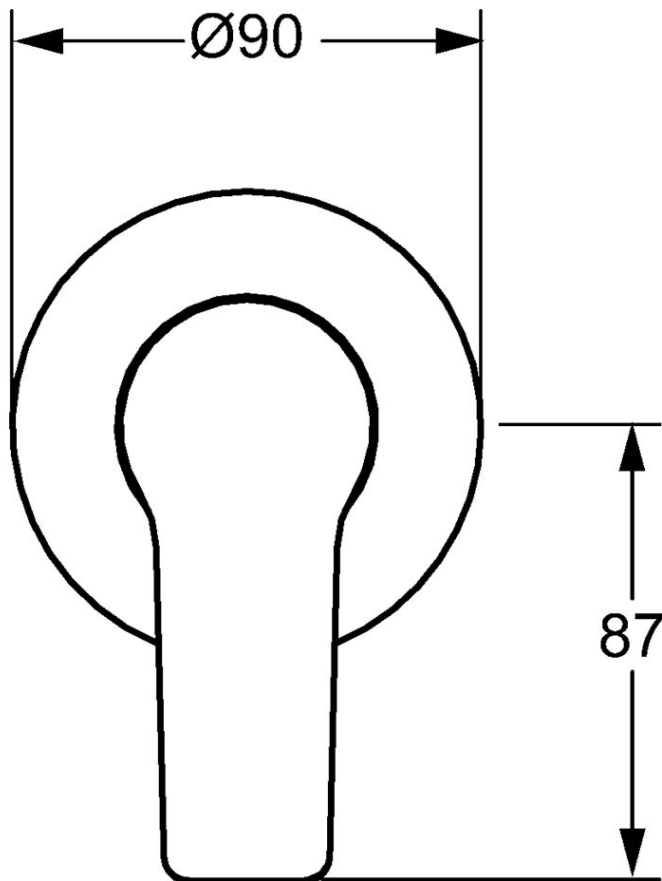

Twist Shower Mixer Trim

Matte Black

Product Image

Product Details

| | |
|--------------|-------------------|
| Code: | 4975900333 |
| Brand: | Hansa |
| Range: | HansaTwist |
| Warranty: | 15 Years* |
| WELS: | N/A |

Additional Features

Required Product
50500100

Recommended Products

Additional Notes

- 35mm Ceramic Cartridge

Technical Specification

*Please visit argentaust.com.au/warranty to view the full warranty

Note: All dimensions are in millimetres and are subject to normal manufacturing variations. Always use the physical product measurements for cut-outs and rough-ins as the technical details shown may differ from the actual product. Use acetic cured silicone sealant. Do not use epoxy type adhesives. Clean with damp cloth. Do not use abrasive cleaners, liquids or pastes.