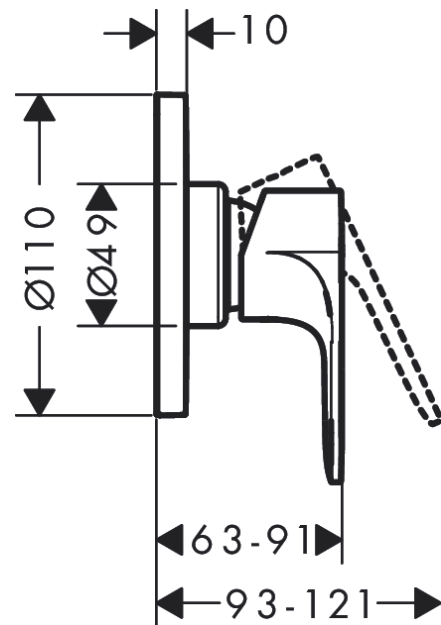

Rebris S
Single lever shower mixer for concealed installation
 Finish: **Chrome** Article Number: **72649000**

Description

product features

- 1 function
- maximum flow rate at 3 bar: 28,7 l/min
- min. operating pressure: 1 bar
- max. operating pressure: 10 bar
- connection type: basic set

Design awards

reddot winner 2022

Product image

Scale drawing

Flowchart