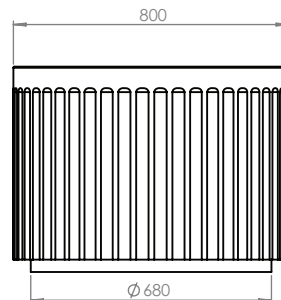

CARE AND MAINTENANCE

- All surfaces should be frequent cleaned with a mixture of mild, pH neutral soap and warm water with a soft cloth
- Do not use abrasive clothes, scouring pads on surfaces
- Do not use harsh cleaning agents i.e. cream cleaners or citrus based cleaners (see cleaning leaflet for comprehensive list)