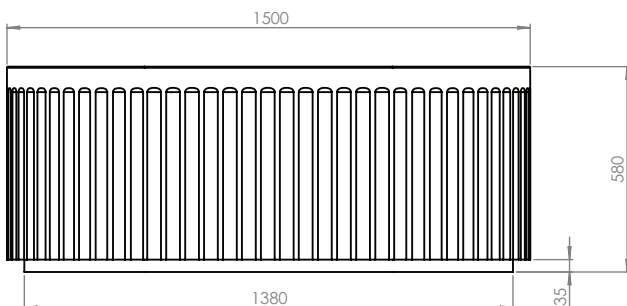

CARE AND MAINTENANCE

- All surfaces should be frequent cleaned with a mixture of mild, pH neutral soap and warm water with a soft cloth
- Do not use abrasive clothes, scouring pads on surfaces
- Do not use harsh cleaning agents i.e. cream cleaners or citrus based cleaners (see cleaning leaflet for comprehensive list)