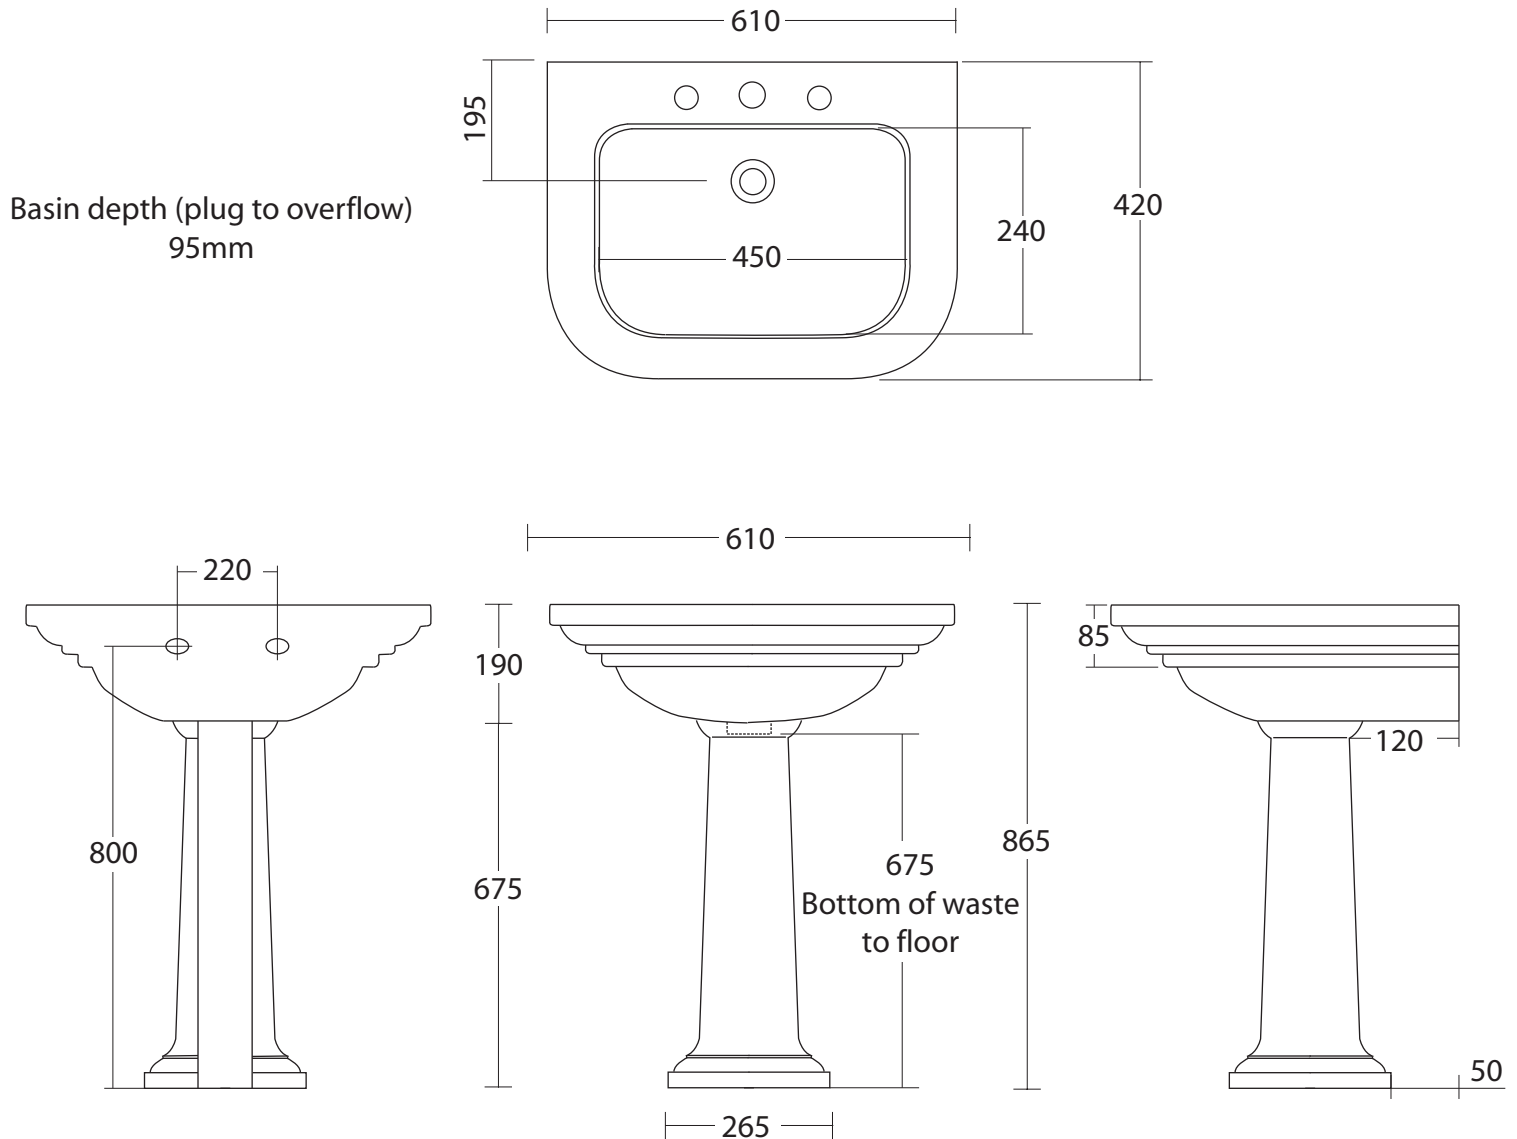

Ceramic Collection	
Carlyon	Medium Basin & Pedestal

Stock codes - CR1MB1030  
CR1MB2030  
CR1MB3030

We recommend that all products are purchased with the assistance of a specialist bathroom retailer and always installed by an experienced installer who is a member of a recognized association. All sizes quoted are nominal: items may vary by plus or minus 2% against the figures quoted. When planning installations where dimensions are critical, it is essential that the space allowed for individual items is physically checked. Imperial Bathrooms can not be held liable for any costs associated with items not fitting in any given area. The contents of this statement are based on information correct at the time of publication. We reserve the right to make alterations and changes in product characteristics, fixing, packaging, operation etc at any time without notice.