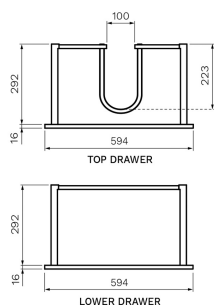

Evo Slim 600 Wall Cabinet with Ceramic Top

ES-600-GW, ES-600-SH, ES-600-SP, ES-600-TA, ES-601-GW, ES-601-SH, ES-601-SP, ES-601-TA

The Evo Slim 600 Wall Mounted Cabinet with Ceramic Top provides both optimum craftsmanship and luxurious design. The premium Moisture Resistant [Multi-wood](#) joinery ensures long lasting durability. Also, the grey internal finish provides a stylish and sophisticated vanity.

Product type

Vanity Cabinets

Brand

PARISI

Collection

Evo Slim

Range

Design

Designers

PARISI Design Team

WxDxH

610mm x 360mm x 495mm

Colour / Finish

Gloss White

Sahara

Sand Plus

Tabacco

Internal Colour:

Matching external finish colour, or Grey finish for White Cabinet

Material

Multi-wood Premium Joinery | Ceramic

Tap Hole Options

No Tap Hole | 1 Tap Hole

Waste Outlet

32mm Universal Plug & Waste (TA3240 or TA4032) or 32mm Constant Flow Waste (TA70652 or TA70653) to be ordered separately

Warranty

10 Year Warranty

Availability

Stocked Item

Fixing Types

Wall Mounted

Features:

- Full Ceramic Basin Top • Modern Rectangular Basin Design • Narrow 360mm depth • Double Drawer Design • Multi-wood Premium Joinery • Laminated Timber Surface finish or Matt White Polyurethane finish • Finger-pull Handle • Luxury Silent Soft-function Drawer Mechanisms

PARISI