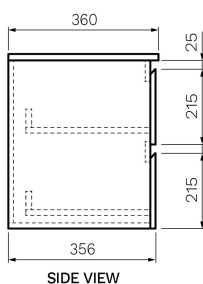

Evo Slim 600 Wall Cabinet with Ceramic Top

ES-600-GW, ES-600-SH, ES-600-SP, ES-600-TA, ES-601-GW, ES-601-SH, ES-601-SP, ES-601-TA

The Evo Slim 600 Wall Mounted Cabinet with Ceramic Top provides both optimum craftsmanship and luxurious design. The premium Moisture Resistant [Multi-wood](#) joinery ensures long lasting durability. Also, the grey internal finish provides a stylish and sophisticated vanity.

Product type

Vanity Cabinets

Brand

PARISI

Collection

Evo Slim

Range

Design

Designers

PARISI Design Team

WxDxH

610mm x 360mm x 495mm

Colour / Finish

Gloss White

Sahara

Sand Plus

Tabacco

Internal Colour:

Matching external finish colour, or Grey finish for White Cabinet

Material

Multi-wood Premium Joinery | Ceramic

Tap Hole Options

No Tap Hole | 1 Tap Hole

Waste Outlet

32mm Universal Plug & Waste (TA3240 or TA4032) or 32mm Constant Flow Waste (TA70652 or TA70653) to be ordered separately

Warranty

10 Year Warranty

Availability

Stocked Item

Fixing Types

Wall Mounted

Features:

- Full Ceramic Basin Top • Modern Rectangular Basin Design • Narrow 360mm depth • Double Drawer Design • Multi-wood Premium Joinery • Laminated Timber Surface finish or Matt White Polyurethane finish • Finger-pull Handle • Luxury Silent Soft-function Drawer Mechanisms

PARISI