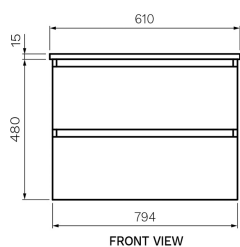

Evo Slim 600 Wall Cabinet with Ceramic Top

ES-600-GW, ES-600-SH, ES-600-SP, ES-600-TA, ES-601-GW, ES-601-SH, ES-601-SP, ES-601-TA

The Evo Slim 600 Wall Mounted Cabinet with Ceramic Top provides both optimum craftsmanship and luxurious design. The premium Moisture Resistant [Multi-wood](#) joinery ensures long lasting durability. Also, the grey internal finish provides a stylish and sophisticated vanity.

Product type

Vanity Cabinets

Brand

PARISI

Collection

Evo Slim

Range

Design

Designers

PARISI Design Team

WxDxH

610mm x 360mm x 495mm

Colour / Finish

Gloss White

Sahara

Sand Plus

Tabacco

Internal Colour:

Matching external finish colour, or Grey finish for White Cabinet

Material

Multi-wood Premium Joinery | Ceramic

Tap Hole Options

No Tap Hole | 1 Tap Hole

Waste Outlet

32mm Universal Plug & Waste (TA3240 or TA4032) or 32mm Constant Flow Waste (TA70652 or TA70653) to be ordered separately

Warranty

10 Year Warranty

Availability

Stocked Item

Fixing Types

Wall Mounted

Features:

- Full Ceramic Basin Top • Modern Rectangular Basin Design • Narrow 360mm depth • Double Drawer Design • Multi-wood Premium Joinery • Laminated Timber Surface finish or Matt White Polyurethane finish • Finger-pull Handle • Luxury Silent Soft-function Drawer Mechanisms

PARISI