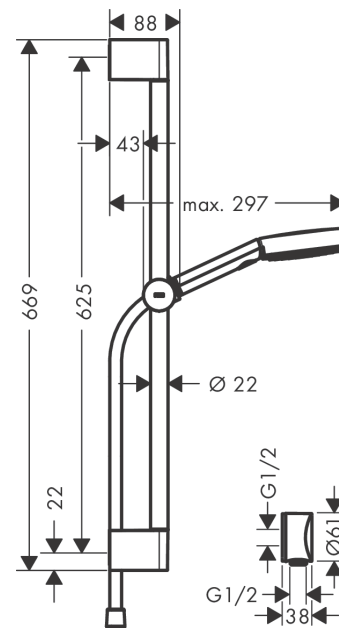

**Pulsify Select S**  
**Shower set 105 3jet Relaxation with shower bar 65 cm**  
 Finish: **Matt White** Article Number: **24161703**

#### product features

- consists of: hand shower, slider, shower bar, shower hose
- shower head size: 105 mm
- spray type: PowderRain, IntenseRain, Massage spray
- convenient spray selection via Select button
- maximum flow rate at 3 bar: 8,2 l/min
- minimum flow pressure: 1,2 bar
- height-adjustable slider with locking push-button slider
- hand shower holder made of plastic/metal
- wall mounting: screw fastening
- wall supports made of plastic
- profile pipe: round
- pipe length: 669 mm
- shower bar diameter: 22 mm
- drilling distance 625 mm
- shower hose with conical nut on both ends
- pivot connector prevents hose from tangling

### Scale drawing

**Pulsify Select S**  
**Shower set 105 3jet Relaxation with shower bar 65 cm**  
 Finish: **Matt White** Article Number: **24161703**

**Flowchart**

The consumption was measured in combination with the appropriate fittings (thermostat/mixer/in-wall valve) to reflect actual application in practice.