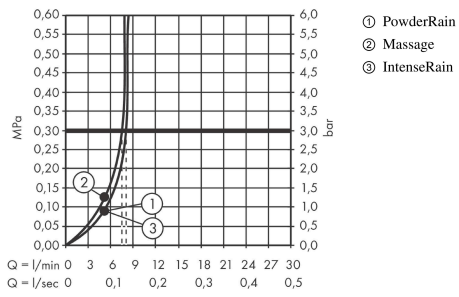

#### product features

- consists of: hand shower, slider, shower bar, shower hose
- shower head size: 105 mm
- spray type: PowderRain, IntenseRain, Massage spray
- convenient spray selection via Select button
- maximum flow rate at 3 bar: 8,2 l/min
- minimum flow pressure: 1,2 bar
- height-adjustable slider with locking push-button slider
- hand shower holder made of plastic/metal
- wall mounting: screw fastening
- wall supports made of plastic
- profile pipe: round
- pipe length: 669 mm
- shower bar diameter: 22 mm
- drilling distance 625 mm
- shower hose with conical nut on both ends
- pivot connector prevents hose from tangling

### Scale drawing

**Pulsify Select S**  
**Shower set 105 3jet Relaxation with shower bar 65 cm**  
 Finish: **Matt White** Article Number: **24161703**

**Flowchart**

The consumption was measured in combination with the appropriate fittings (thermostat/mixer/in-wall valve) to reflect actual application in practice.