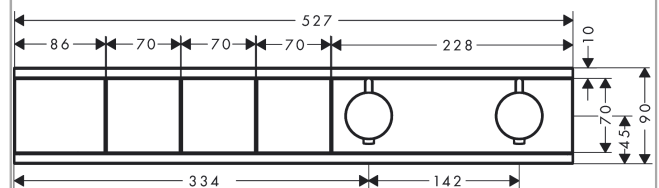

RainSelect

Thermostat for concealed installation for 3 functions

Finish: **Chrome** Article Number: **15381000**

Description

product features

- 3 functions
- simultaneous use of several outlets
- Select push-button on/off control for 3 functions
- depending on volume flow and installation situation approx. 50% flow rate reduction and integrated shut off function
- thermostat cartridge, Start/stop valve to operate the functions
- maximum flow rate at 3 bar: 38 l/min
- flow rate per outlet: 26 l/min
- flow rate by simultaneous use of all outlets: 38 l/min
- min. operating pressure: 1 bar
- max. operating pressure: 10 bar
- safety stop at 40 °C
- temperature limitation adjustable
- non-return valve
- connection type: basic set
- Thermostat is delivered with buttons handshower, PowderRain, shoulder shower

Technology

Certificates / Sustainability

Product image

Scale drawing