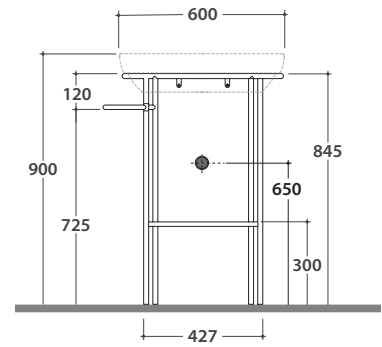

# OPI RING FLOORSTANDING STRUCTURE

# GLOBO

Cod. **OP001RAR**  
Matt black

Floorstanding structure in black matt steel 65x42 h84,5 for recessed washbasin B6O61 with towel rail right or left. Weight 15 Kg.

## OP002RAR

Cod. **OP002RAR**  
Matt black

Upper tray for structure OP001RAR 20x30 h0,3 cm right or left. Weight 2 Kg.