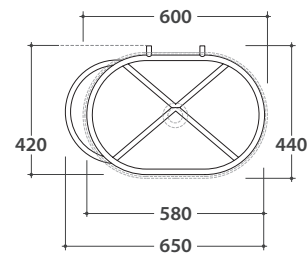

# OPI RING FLOORSTANDING STRUCTURE

# GLOBO

Cod. **OP001RAR**  
Matt black

Floorstanding structure in black matt steel 65x42 h84,5 for recessed washbasin B6O61 with towel rail right or left. Weight 15 Kg.

## OP002RAR

Cod. **OP002RAR**  
Matt black

Upper tray for structure OP001RAR 20x30 h0,3 cm right or left. Weight 2 Kg.