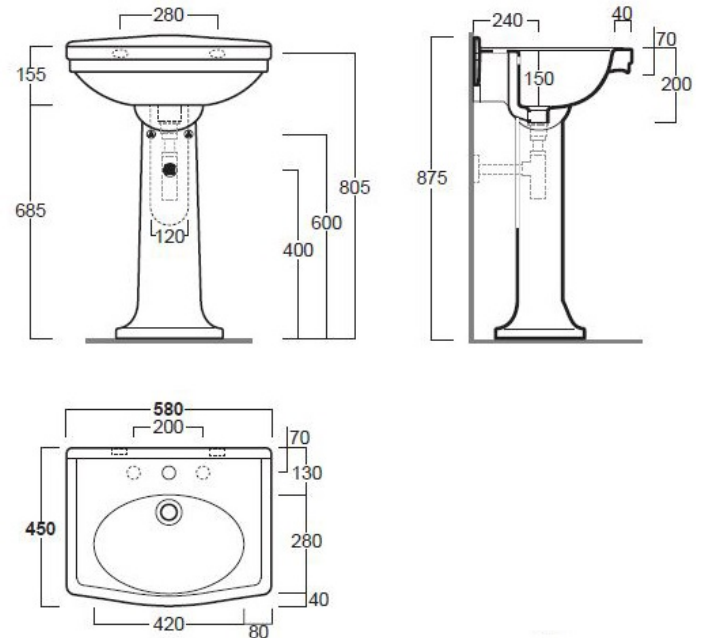

## Claremont 58 x 45 Basin & Pedestal

### Specifications

- Material: double glazed fine fireclay
- Requires Waste: 32mm with overflow
- Tap Holes Available: One or Three
- Mounting options: On pedestal, wall hung
- Finish: White gloss