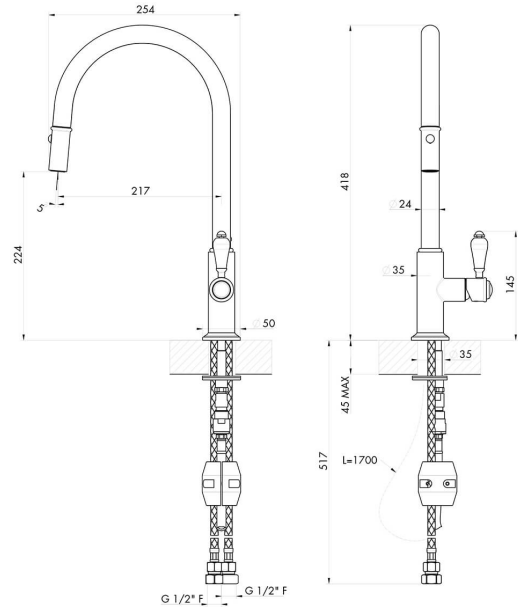

Ludlow Pull Out Sink Mixer - Brushed Brass

Code: LU109PM-BB

Specifications

- Material: Brass
- Finish: Brushed Brass
- WELS Rating: 5 Star (5.5L/min) (R:T41497)
- Quarter turn ceramic disk valves
- Watermark approved to Australian Standards
- Swivel Spout