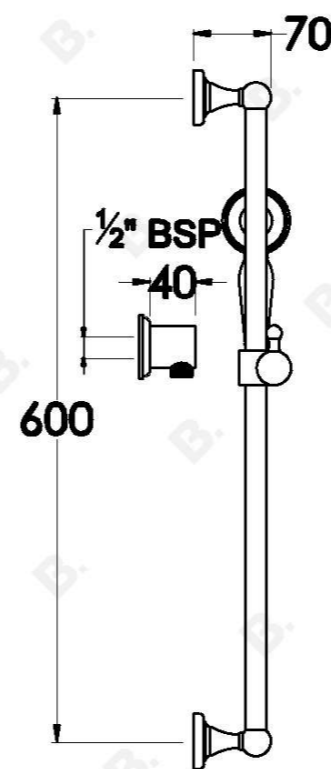

## NEU ENGLAND HANDSHOWER WITH WHITE PORCELAIN HANDPIECE

1.8034.00.0.XX

### PRODUCT DIMENSIONS:

Front view:

Side view:

Top view: