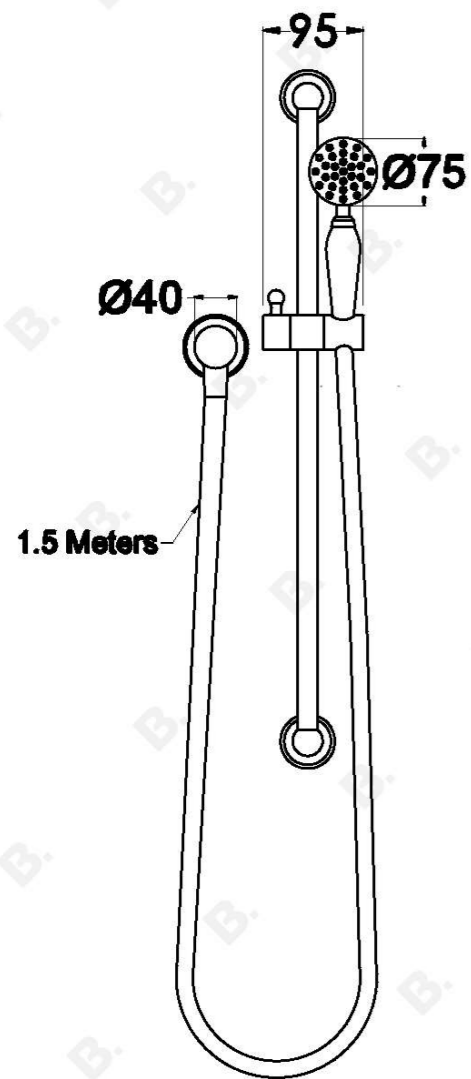

## NEU ENGLAND HANDSHOWER WITH WHITE PORCELAIN HANDPIECE

1.8034.00.0.XX

### PRODUCT DIMENSIONS:

Front view:

Side view:

Top view: