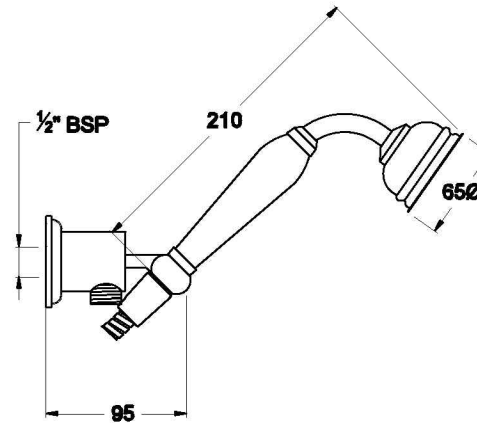

NEU ENGLAND HANDSHOWER WITH WHITE PORCELAIN INSERT

1.8042.00.0.XX

PRODUCT DIMENSIONS:

Front view

Side view:

Top view: