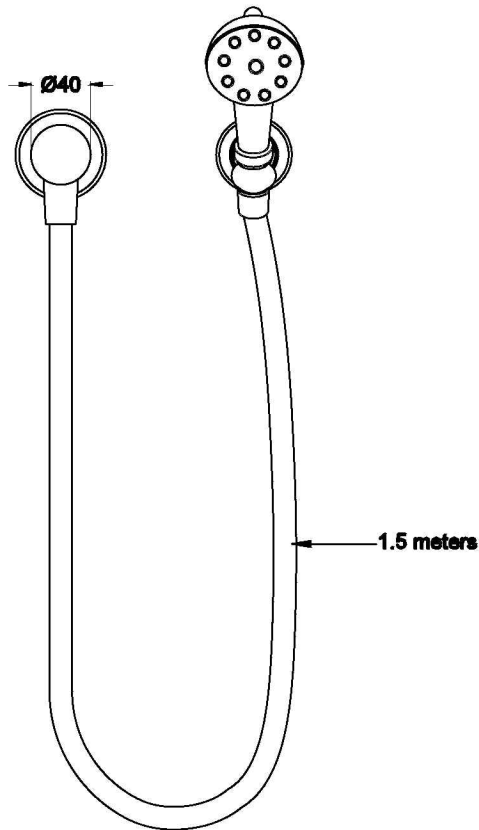

NEU ENGLAND HANDSHOWER WITH WHITE PORCELAIN INSERT

1.8042.00.0.XX

PRODUCT DIMENSIONS:

Front view

Side view:

Top view: