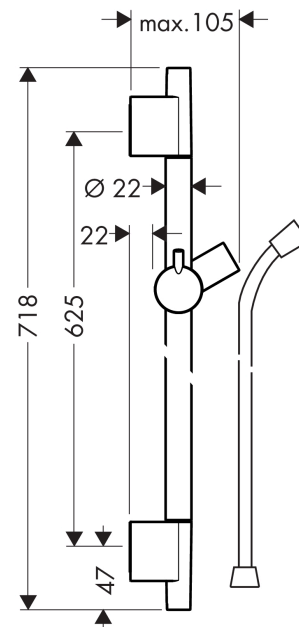

Unica

Shower bar S Puro 65 cm with Isiflex shower hose 160 cm

Finish: **Chrome** Article Number: **28632000**

Description

product features

- consists of: shower bar, shower hose, slider
- pivot connector prevents hose from tangling
- pipe length: 718 mm
- shower bar diameter: 22 mm
- profile pipe: round
- drilling distance: 625 mm
- metal hand shower holder
- hand shower holder with locking mechanism
- slider steplessly adjustable
- inclination angle adjustable via raster
- wall supports made of plastic

Design awards

Product image

Scale drawing

Unica
Shower bar S Puro 65 cm with Isiflex shower hose 160 cm
 Finish: **Chrome** Article Number: **28632000**

Installation examples