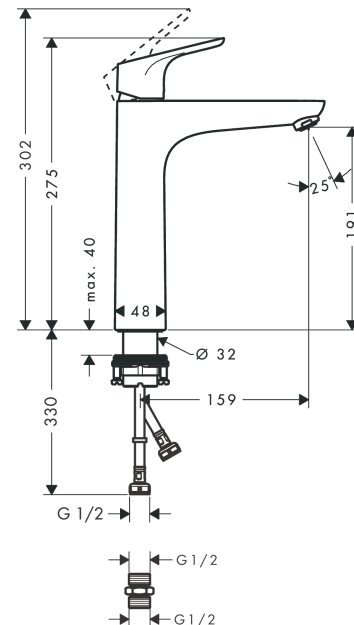

Focus

Single lever basin mixer 190 without waste set

Finish: **Chrome** Article Number: **31518003**

Description

product features

- ComfortZone 190
- spout height: 191 mm
- handle variant: lever handle
- spray type: normal spray
- maximum flow rate at 3 bar: 5 l/min
- ceramic cartridge
- temperature limitation adjustable
- suitable for continuous flow water heaters
- connection type: G 1/2
- connection dimension: DN15

Technology

Certificates / Sustainability

Product image

Scale drawing

Flowchart