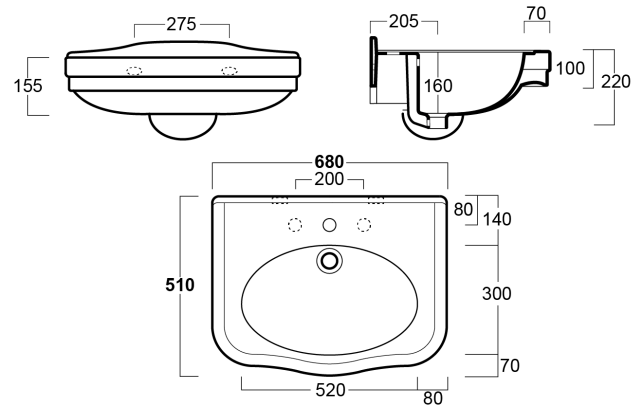

Claremont 68 x 51 Wall Hung Basin

TRADITIONAL & HAMPTONS STYLE SPECIALISTS

Specifications

- Material: double glazed fine fireclay
- Requires Waste: 32mm with overflow
- Tap Holes Available: None, one or three
- Mounting options: On pedestal, wall hung
- Finish: White gloss
- Fixing kits are included