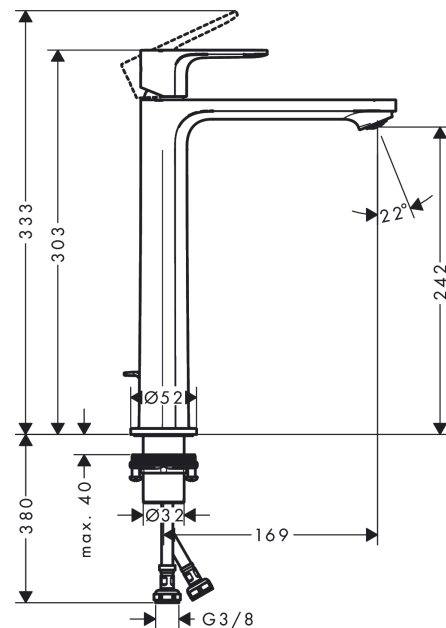

Rebris S

Single lever basin mixer 240 CoolStart for wash bowls with pop-up waste set

Finish: **Chrome** Article Number: **72580000**

Description

product features

- consists of: single lever basin mixer, waste set
- ComfortZone 240
- projection: 169 mm
- spout height: 242 mm
- handle variant: lever handle
- spray type: normal spray
- maximum flow rate at 3 bar: 5 l/min
- ceramic cartridge
- temperature limitation adjustable
- suitable for continuous flow water heaters
- pop-up waste set G 1¼
- material waste set: synthetic
- connection type: G ¾ connections
- connection dimension: DN15
- cold water in basic handle position
- EU taxonomy: max. 6 l/min - Substantial Contribution (SC) possible

Technology

Design awards

Product image

Scale drawing

Rebris S

Single lever basin mixer 240 CoolStart for wash bowls with pop-up waste set

Finish: **Chrome** Article Number: **72580000**

Flowchart

Rebris S

Single lever basin mixer 240 CoolStart for wash bowls with pop-up waste set

Finish: **Chrome** Article Number: **72580000**

Exploded Drawing

Year of production: >06/22

Rebris S

Single lever basin mixer 240 CoolStart for wash bowls with pop-up waste set

Finish: **Chrome** Article Number: **72580000**

Spare part list

Year of production: >06/22

Pos.	Description	Article Number	PC	PU
1	handle	94642000	10	1
2	screw cover	95704000	1	1
3	hollow set screw M6x10 DIN 916	96029000	1	1
4	flange	98863000	10	1
5	nut	98864000	9	1
6	O-ring 24x2	98388000	1	1
7	O-ring 27x1,5	92527000	4	1
8	O-ring 25x1,5	98146000	1	1
9	cartridge, assy	95973001	12	1
10	seal	98865000	8	1
11	adapter for cartridge	98866000	8	1
12	O-ring 23x2	98398000	1	1
13	aerator M24x1 (5 l/min)	94364000	3	1
14	fixing set (Ø 32)	13961000	7	1
15	lever collar	97548000	1	1
16	connection hose 600 mm M8x0,75 G3/8	96556000	7	1
17	O-ring 6,6x1,6	93019000	1	1
18	pull rod	96657000	4	1
a	pop up waste	92168000	9	1
b	fixation extension 35 mm	13898000	12	1
c	lever arm 340mm (ball-Ø12mm)	96324000	7	1