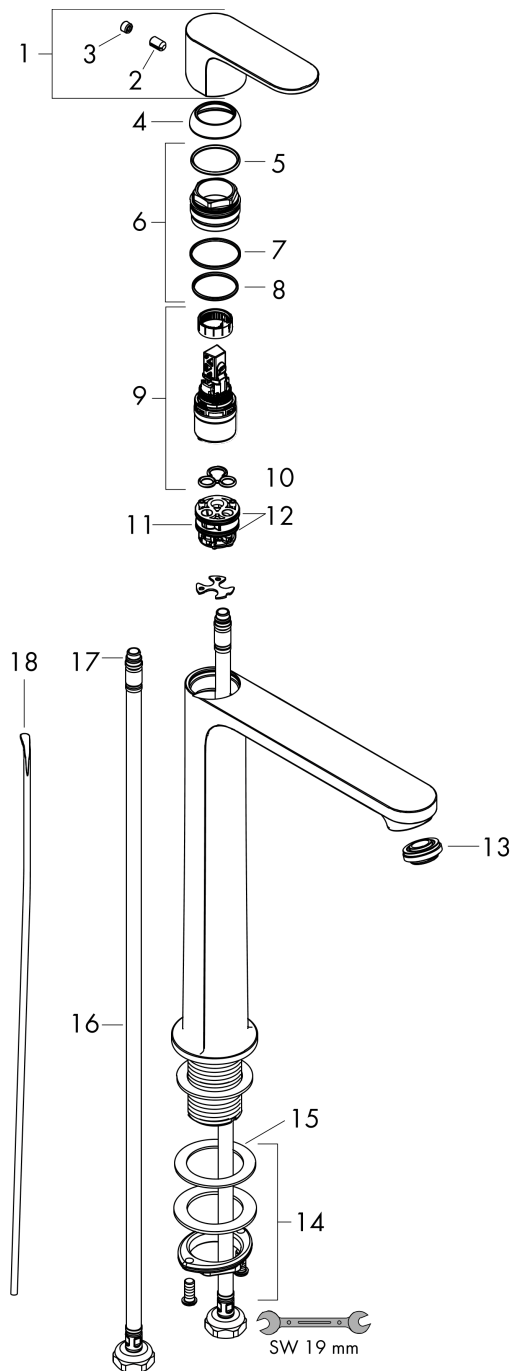

Rebris S

Single lever basin mixer 240 CoolStart for wash bowls with pop-up waste set

Finish: **Chrome** Article Number: **72580000**

Description

product features

- consists of: single lever basin mixer, waste set
- ComfortZone 240
- projection: 169 mm
- spout height: 242 mm
- handle variant: lever handle
- spray type: normal spray
- maximum flow rate at 3 bar: 5 l/min
- ceramic cartridge
- temperature limitation adjustable
- suitable for continuous flow water heaters
- pop-up waste set G 1¼
- material waste set: synthetic
- connection type: G ¾ connections
- connection dimension: DN15
- cold water in basic handle position
- EU taxonomy: max. 6 l/min - Substantial Contribution (SC) possible

Technology

Design awards

Product image

Scale drawing

Rebris S

Single lever basin mixer 240 CoolStart for wash bowls with pop-up waste set

Finish: **Chrome** Article Number: **72580000**

Flowchart

Rebris S

Single lever basin mixer 240 CoolStart for wash bowls with pop-up waste set

Finish: **Chrome** Article Number: **72580000**

Exploded Drawing

Year of production: >06/22

Rebris S

Single lever basin mixer 240 CoolStart for wash bowls with pop-up waste set

Finish: **Chrome** Article Number: **72580000**

Spare part list

Year of production: >06/22

Pos.	Description	Article Number	PC	PU
1	handle	94642000	10	1
2	screw cover	95704000	1	1
3	hollow set screw M6x10 DIN 916	96029000	1	1
4	flange	98863000	10	1
5	nut	98864000	9	1
6	O-ring 24x2	98388000	1	1
7	O-ring 27x1,5	92527000	4	1
8	O-ring 25x1,5	98146000	1	1
9	cartridge, assy	95973001	12	1
10	seal	98865000	8	1
11	adapter for cartridge	98866000	8	1
12	O-ring 23x2	98398000	1	1
13	aerator M24x1 (5 l/min)	94364000	3	1
14	fixing set (Ø 32)	13961000	7	1
15	lever collar	97548000	1	1
16	connection hose 600 mm M8x0,75 G3/8	96556000	7	1
17	O-ring 6,6x1,6	93019000	1	1
18	pull rod	96657000	4	1
a	pop up waste	92168000	9	1
b	fixation extension 35 mm	13898000	12	1
c	lever arm 340mm (ball-Ø12mm)	96324000	7	1