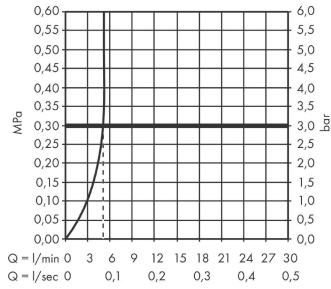

Rebris S

Single lever basin mixer 240 CoolStart for wash bowls with pop-up waste set

Finish: **Chrome** Article Number: **72580000**

Description

product features

- consists of: single lever basin mixer, waste set
- ComfortZone 240
- projection: 169 mm
- spout height: 242 mm
- handle variant: lever handle
- spray type: normal spray
- maximum flow rate at 3 bar: 5 l/min
- ceramic cartridge
- temperature limitation adjustable
- suitable for continuous flow water heaters
- pop-up waste set G 1¼
- material waste set: synthetic
- connection type: G ¾ connections
- connection dimension: DN15
- cold water in basic handle position
- EU taxonomy: max. 6 l/min - Substantial Contribution (SC) possible

Technology

Design awards

Product image

Scale drawing

Rebris S

Single lever basin mixer 240 CoolStart for wash bowls with pop-up waste set

Finish: **Chrome** Article Number: **72580000**

Flowchart