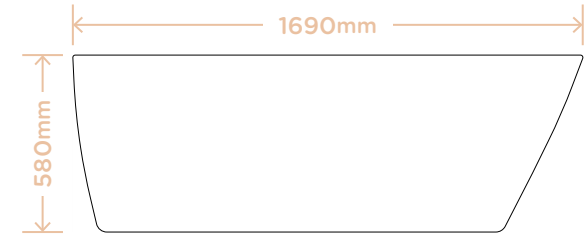

Juno Bathtub

MATERIAL	UHP Concrete.
FINISH	Matte / Low sheen. Finish is organic, muted, has tonal variation in colour and finish.
WEIGHT	300kg (660lbs)
DIMENSIONS	L1690mm x W790mm x H580mm (L67in x W31in x H29in)
TUB CAPACITY	300L (79.25gal)
WASTE RQD	Suits a standard 40mm or 42mm. Waste not supplied by Nood Co.
WARRANTY	24 months. Refer to Warranty Sheet for specific information.
WASTE HOLE SIZE	50mm (1.97in)
WALL THICKNESS	45mm (1.78in)
ORIENTATION	Freestanding

PLAN VIEW

FRONT VIEW

SIDE VIEW

UNDERSIDE

SECTION