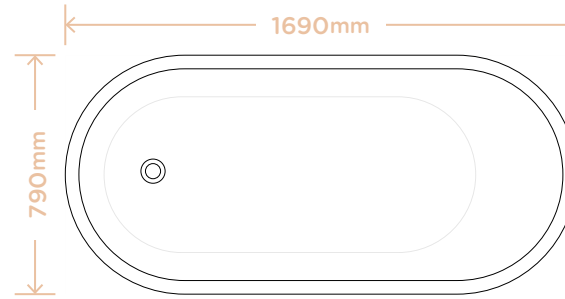

Juno Bathtub

MATERIAL	UHP Concrete.
FINISH	Matte / Low sheen. Finish is organic, muted, has tonal variation in colour and finish.
WEIGHT	300kg (660lbs)
DIMENSIONS	L1690mm x W790mm x H580mm (L67in x W31in x H29in)
TUB CAPACITY	300L (79.25gal)
WASTE RQD	Suits a standard 40mm or 42mm. Waste not supplied by Nood Co.
WARRANTY	24 months. Refer to Warranty Sheet for specific information.
WASTE HOLE SIZE	50mm (1.97in)
WALL THICKNESS	45mm (1.78in)
ORIENTATION	Freestanding

PLAN VIEW

FRONT VIEW

SIDE VIEW

UNDERSIDE

SECTION