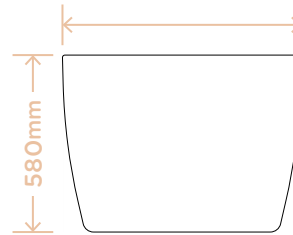

Juno Bathtub

MATERIAL	UHP Concrete.
FINISH	Matte / Low sheen. Finish is organic, muted, has tonal variation in colour and finish.
WEIGHT	300kg (660lbs)
DIMENSIONS	L1690mm x W790mm x H580mm (L67in x W31in x H29in)
TUB CAPACITY	300L (79.25gal)
WASTE RQD	Suits a standard 40mm or 42mm. Waste not supplied by Nood Co.
WARRANTY	24 months. Refer to Warranty Sheet for specific information.
WASTE HOLE SIZE	50mm (1.97in)
WALL THICKNESS	45mm (1.78in)
ORIENTATION	Freestanding

PLAN VIEW

FRONT VIEW

SIDE VIEW

UNDERSIDE

SECTION