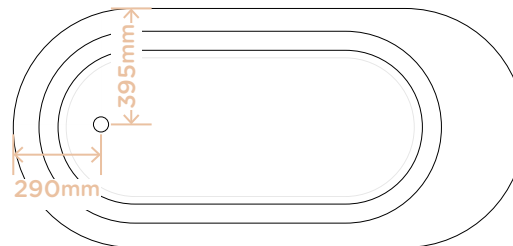

Juno Bathtub

MATERIAL	UHP Concrete.
FINISH	Matte / Low sheen. Finish is organic, muted, has tonal variation in colour and finish.
WEIGHT	300kg (660lbs)
DIMENSIONS	L1690mm x W790mm x H580mm (L67in x W31in x H29in)
TUB CAPACITY	300L (79.25gal)
WASTE RQD	Suits a standard 40mm or 42mm. Waste not supplied by Nood Co.
WARRANTY	24 months. Refer to Warranty Sheet for specific information.
WASTE HOLE SIZE	50mm (1.97in)
WALL THICKNESS	45mm (1.78in)
ORIENTATION	Freestanding

PLAN VIEW

FRONT VIEW

SIDE VIEW

UNDERSIDE

SECTION