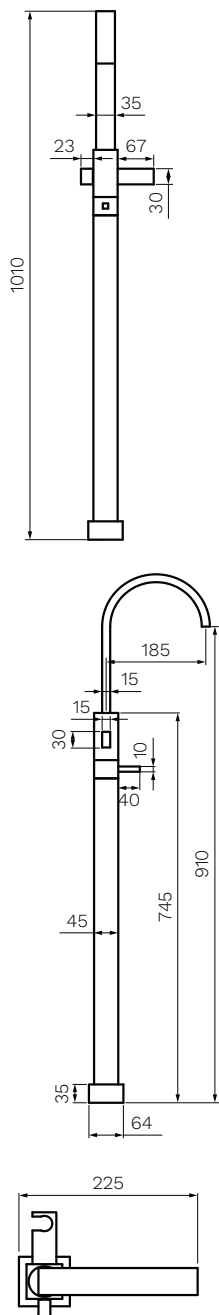

## Laser Bath Filler with Diverter and Hand Shower

**Product Code: LT.08-D2F**

Polished  
Chrome

<b>Colour &amp; Finish</b>	— Chrome Polished
<b>Material</b>	— Brass
<b>W x D x H</b>	— 125 x 225 x 1010mm
<b>Outlet Type</b>	— 185mm Reach, Swivel, Blade hand shower
<b>Function</b>	— 90° Turn
<b>Diverter</b>	— Progressive Mixer
<b>Hose</b>	— 1.2m metal hose (stretches to 1.5m)
<b>WELS</b>	— 3 STAR 9L/min
<b>Warranty</b>	— 15 Years (Conditions Apply)

**Note:**

Body (supplied) to be installed in floor prior to tiling.

PARISI

Note: Dimensions are in millimetres and nominal. They can vary according to material and manufacturing tolerances. Exact dimensions should be determined by measuring actual product. PARISI reserves the right to vary specifications without notice.