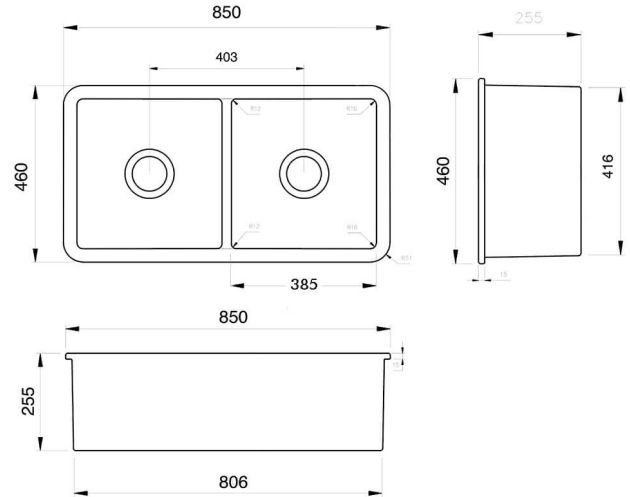

## Cuisine 85 x 46 Double Inset / Undermount Fine Fireclay Matte White Sink

**Code:** CUD853FS-MW

BATHROOM | KITCHEN | LAUNDRY | TRADITIONAL & HAMPTONS STYLE SPECIALISTS

### Specifications

- Material: Fine Fireclay
- Finish: Matte White
- Waste outlets included: 90x50mm Stainless Steel Basket Wastes
- Mounting options: Inset & Undermount
- Capacity: 32L
- Internal depth: 220mm
- Approx. external radius 45mm
- Suitable for use with food waste disposer – we recommend purchase of an extended flange and a model with anti-vibration collar
- Note: Fine Fireclay is a natural product and therefore subject to variations. This should be seen as a quality that adds to its unique natural beauty. Variations +/- 2% to the specifications are common and acceptable and are within industry tolerance. We always recommend the cabinet maker and stone provider has the actual sink with them to measure before making cabinetry or cutting stone. For more information please visit our Installation Care & Warranty page or Contact Us.