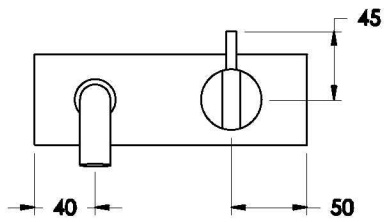

Brodware

MINIM WALL MIXER SET

1.9405.05.0.XX

1.9405.55.0.XX: Flow controlled variant

PRODUCT DIMENSIONS:

Front view

Side view:

Topview: