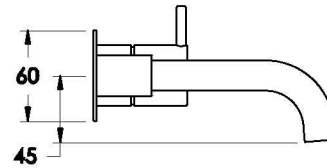

Brodware

MINIM WALL MIXER SET

1.9405.05.0.XX

1.9405.55.0.XX: Flow controlled variant

PRODUCT DIMENSIONS:

Front view

Side view:

Topview: