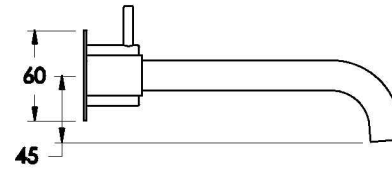

Brodware

MINIM WALL SET

1.9406.02.3.XX

1.9406.52.3.XX: Flow controlled variant

PRODUCT DIMENSIONS:

Front view

Side view:

Topview: