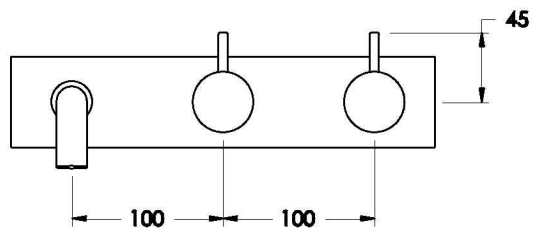

Brodware

MINIM WALL SET

1.9406.02.3.XX

1.9406.52.3.XX: Flow controlled variant

PRODUCT DIMENSIONS:

Front view

Side view:

Topview: