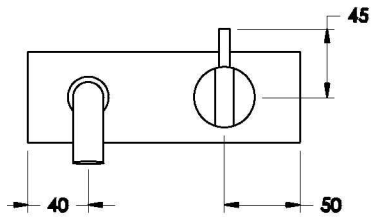

Brodware

MINIM WALL MIXER SET

1.9406.05.0.XX

1.9406.55.0.XX: Flow controlled variant

PRODUCT DIMENSIONS:

Front view

Side view:

Topview: