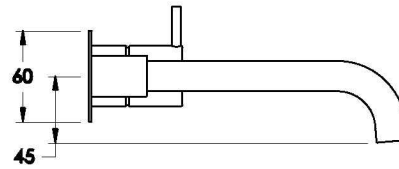

Brodware

MINIM WALL MIXER SET

1.9406.05.0.XX

1.9406.55.0.XX: Flow controlled variant

PRODUCT DIMENSIONS:

Front view

Side view:

Topview: