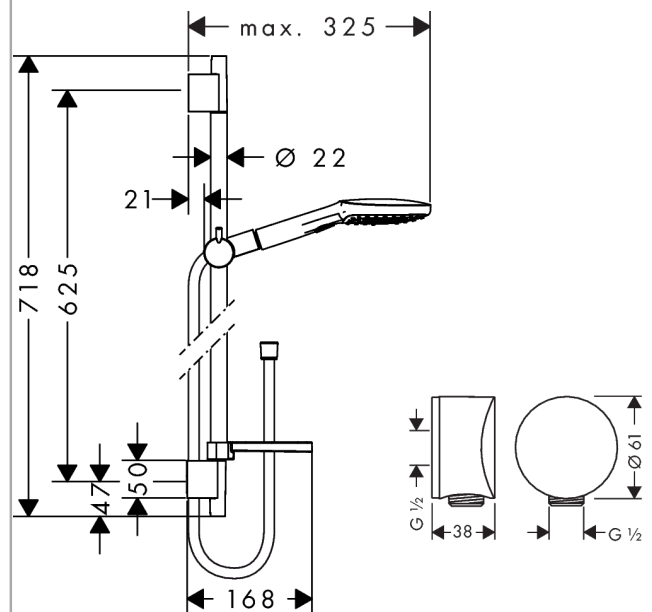

Raindance Select E

Shower set 120 3jet EcoSmart 9 l/min with shower bar 65 cm and soap dish

Surfaces: **Chrome** Article Number: **26622003**

Description

product features

- consists of: hand shower, shower bar, shower hose, slider, soap dish
- convenient diversion via Select button
- shower head size: 120 mm
- maximum flow rate at 0.3 MPa: 9 l/min

Technology

Certificates

Product image

Scale drawing