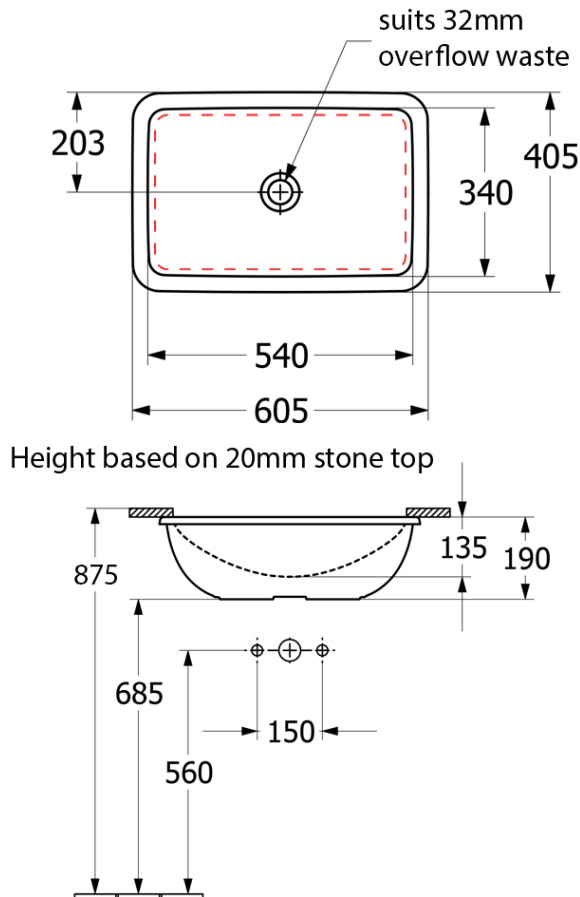

# Loop Slim 540 Rect UC Basin NTH RW

Stone White CeramicPlus \*

**Product Image** **Product Details**

**Code:** 4A5700RW  
**Brand:** Villeroy & Boch  
**Range:** Loop Slim  
**Warranty:** 10 Years\*  
**Product Width:** 540 mm  
**Product Depth:** 340 mm  
**WELS:** N/A

**Additional Features** **Technical Specification**

**Required Product**  
 32mm Overflow Waste

**Recommended Products**  
 K316-DMW Ceramic Matt White waste or any of the K316-D PUW Series

**Additional Notes**

- Water capacity to bottom of overflow - 5.4lt
- Basin cutout in stone should be 8-10mm smaller all round than the basin ID

**Installation Instructions**

- \* Position logo visible at the back of the basin
- \* Slot overflow at the front

\*Please visit [argentaust.com.au/warranty](http://argentaust.com.au/warranty) to view the full warranty

*Note: All dimensions are in millimetres and are subject to normal manufacturing variations. Always use the physical product measurements for cut-outs and rough-ins as the technical details shown may differ from the actual product. Use acetic cured silicone sealant. Do not use epoxy type adhesives. Clean with damp cloth. Do not use abrasive cleaners, liquids or pastes.*