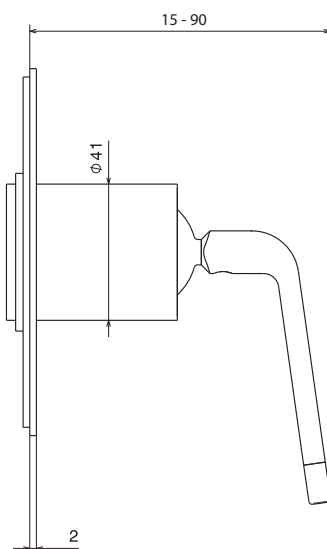

## O'RAMA Wall Mixer Chrome with Matt Black Handle

**Product Code: 68476Q.05.093**

The O'Rama collection by Newform is a reinterpretation of simplicity as a means of expression: simple to choose and use. O'Rama is composed of a solid structure reaching upward, with a design that highlights the product's balanced, geometric lines.

### Specifications

<b>Colour / Finish</b>	—	Chrome with Matt Black Handle
<b>Material</b>	—	Brass
<b>Recessed Body</b>	—	10863.00.000
<b>Dress Fittings</b>	—	68476EQ.05.093
<b>Warranty</b>	—	5 years parts and labour, further 10 years parts only