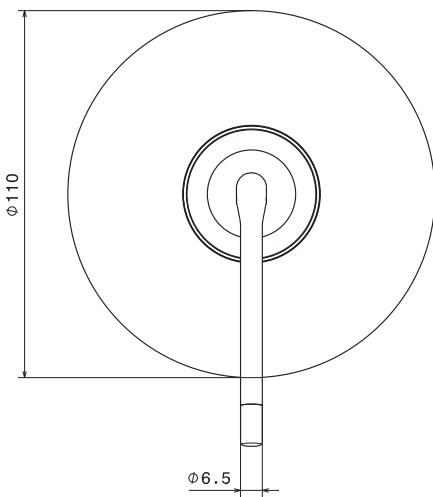

## O'RAMA Wall Mixer Chrome with Matt Black Handle

**Product Code: 68476Q.05.093**

The O'Rama collection by Newform is a reinterpretation of simplicity as a means of expression: simple to choose and use. O'Rama is composed of a solid structure reaching upward, with a design that highlights the product's balanced, geometric lines.

### Specifications

<b>Colour / Finish</b>	—	Chrome with Matt Black Handle
<b>Material</b>	—	Brass
<b>Recessed Body</b>	—	10863.00.000
<b>Dress Fittings</b>	—	68476EQ.05.093
<b>Warranty</b>	—	5 years parts and labour, further 10 years parts only