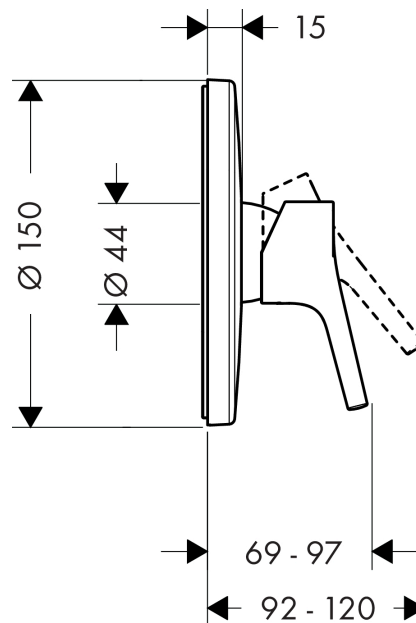

Talis S
Single lever shower mixer for concealed installation
 Surfaces: **Chrome** Article Number: **72605003**

Description

product features

- connection type: basic set
- min. operating pressure: 1 bar
- max. operating pressure: 10 bar
- scope of supply: escutcheon, handle, sleeve, mixing unit

Certificates

Product image

Scale drawing

Flowchart