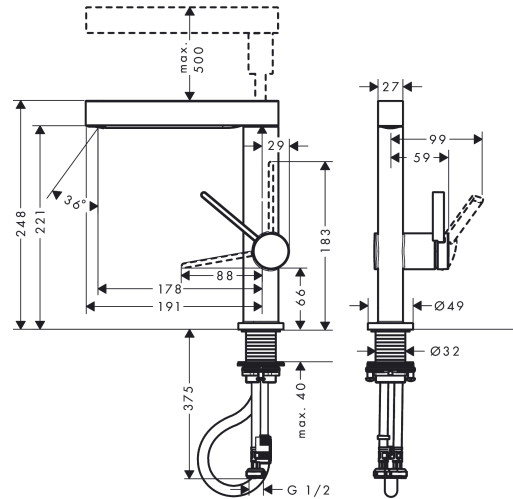

Finoris

Single lever basin mixer 230 with pull-out spray, 2jet without waste set

Finish: **Chrome** Article Number: **76063003**

Description

product features

- ComfortZone 230
- projection: 191 mm
- spout height: 229 mm
- handle variant: lever handle
- spray type: laminar spray, PowderRain
- spray returns through pressing spray diverter and spray returns automatically through handle closing
- extension length: 50 cm
- spray disc surface: graphite
- ceramic cartridge
- temperature limitation adjustable
- connection type: G 1/2 connections
- connection dimension: DN15
- non-return valve

Technology

Design awards

reddot winner 2021

Certificates / Sustainability

Product image

Scale drawing

Finoris

Single lever basin mixer 230 with pull-out spray, 2jet without waste set

Finish: **Chrome** Article Number: **76063003**

Flowchart