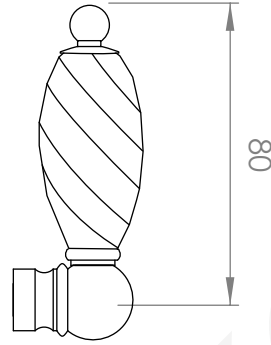

A51.00

BASIN SET

5 STAR/6Lpm WELS RATING

STANDARD WITH METAL CROSS HANDLE
OTHER LEVER HANDLE OPTIONS

.ML METAL LEVER

.PL WHITE PORCELAIN
.BL BLACK PORCELAIN
.CK CRACKLE PORCELAIN

.CL SWAROVSKI CRYSTAL

.CC CRYSTAL CROSS