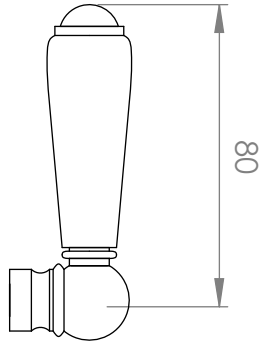

A51.00

BASIN SET

5 STAR/6Lpm WELS RATING

STANDARD WITH METAL CROSS HANDLE
OTHER LEVER HANDLE OPTIONS

.ML METAL LEVER

.PL WHITE PORCELAIN
.BL BLACK PORCELAIN
.CK CRACKLE PORCELAIN

.CL SWAROVSKI CRYSTAL

.CC CRYSTAL CROSS