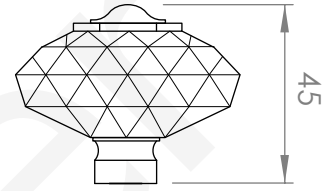

A51.00

BASIN SET

5 STAR/6Lpm WELS RATING

STANDARD WITH METAL CROSS HANDLE
OTHER LEVER HANDLE OPTIONS

.ML METAL LEVER

.PL WHITE PORCELAIN
.BL BLACK PORCELAIN
.CK CRACKLE PORCELAIN

.CL SWAROVSKI CRYSTAL

.CC CRYSTAL CROSS