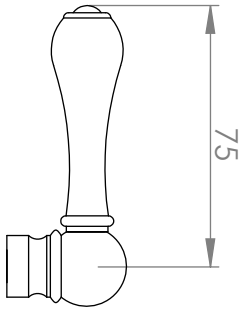

A51.00

BASIN SET

5 STAR/6Lpm WELS RATING

STANDARD WITH METAL CROSS HANDLE
OTHER LEVER HANDLE OPTIONS

.ML METAL LEVER

.PL WHITE PORCELAIN
.BL BLACK PORCELAIN
.CK CRACKLE PORCELAIN

.CL SWAROVSKI CRYSTAL

.CC CRYSTAL CROSS