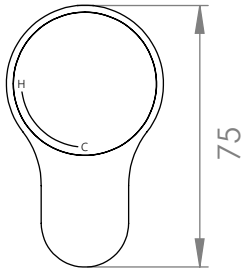

A82.00

BASIN SET

5 STAR/6Lpm WELS RATING

STANDARD WITH METAL INSERT
OTHER HANDLE OPTIONS

METAL INSERT

.V2 WITHOUT INSERT

.V3 WHITE CARRARA MARBLE