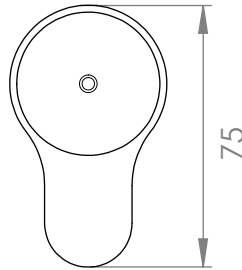

A82.00

BASIN SET

5 STAR/6Lpm WELS RATING

STANDARD WITH METAL INSERT
OTHER HANDLE OPTIONS

METAL INSERT

.V2 WITHOUT INSERT

.V3 WHITE CARRARA MARBLE