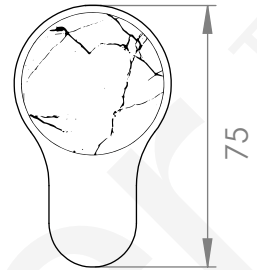

A82.00

BASIN SET

5 STAR/6Lpm WELS RATING

STANDARD WITH METAL INSERT
OTHER HANDLE OPTIONS

METAL INSERT

.V2 WITHOUT INSERT

.V3 WHITE CARRARA MARBLE